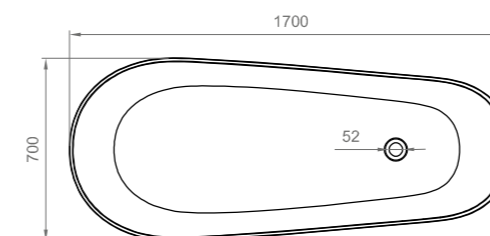

VASCHE IN MARMORESINA
MARBLE-RESIN BATHTUBS

VASCHE | BATHTUBS

MARMORESINA | MARBLE-RESIN

BETA

Con troppo pieno integrato
Profondità interna: 436 mm
Capacità: 355 lt
Peso netto: 100 kg
Peso a pieno: 455 kg
Piedini inclusi e regolabili
Piletta klik clak inclusa
Sifone incluso

Concealed overflow
Inside depth: 436 mm
Capacity: 355 ltr
Net weight: 100 kg
Full weight: 455 kg
Feet included and adjustable
Pop-up waste included
Trap included

Bianco opaco | Matt white

BV V02

VASCHE | BATHTUBS

MARMORESINA | MARBLE-RESIN

GAMMA

Con troppo pieno integrato
Profondità interna: 438 mm
Capacità: 260 lt
Peso netto: 100 kg
Peso a pieno: 360 kg
Piedini inclusi e regolabili
Piletta klik clak inclusa
Sifone incluso

Concealed overflow
Inside depth: 438 mm
Capacity: 260 ltr
Net weight: 100 kg
Full weight: 360 kg
Feet included and adjustable
Pop-up waste included
Trap included

Bianco opaco | Matt white

BV V03

VASCHE | BATHTUBS