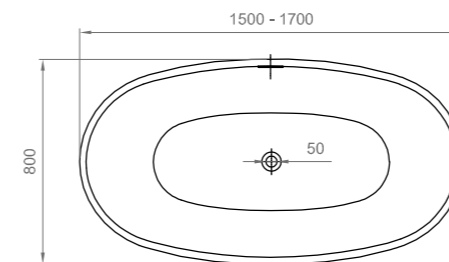

ACRILICO | ACRYLIC

RODI

Con troppo pieno integrato
 Dimensioni esterne 1700x800 mm
 Capacità: 250 lt
 Peso netto: 44 kg
 Peso a pieno: 294 kg
 Sifone incluso
 Piedini inclusi e regolabili
 Piletta klik clak inclusa

Exposed overflow
 External dimensions: 1700 x 800 mm
 Capacity: 250 ltr
 Net weight: 44 kg
 Full weight: 294 kg
 Trap included
 Feet included and adjustable
 Pop-up waste included

○
 Bianco Lucido | Glossy white
BV ACR L RODI 0002

Con troppo pieno integrato
 Dimensioni esterne 1500x800 mm
 Capacità: 210 lt
 Peso netto: 41 kg
 Peso a pieno: 251 kg
 Sifone incluso
 Piedini inclusi e regolabili
 Piletta klik clak inclusa

Exposed overflow
 External dimensions: 1500 x 800 mm
 Capacity*: 210 ltr
 Net weight: 41 kg
 Full weight: 251 kg
 Trap included
 Feet included and adjustable
 Pop-up waste included