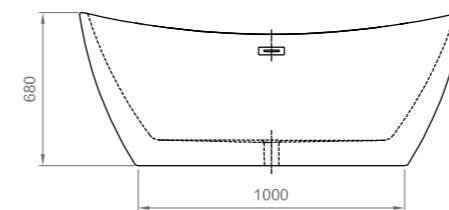

ACRILICO | ACRYLIC

RODI

Con troppo pieno integrato
 Dimensioni esterne 1700x800 mm
 Capacità: 250 lt
 Peso netto: 44 kg
 Peso a pieno: 294 kg
 Sifone incluso
 Piedini inclusi e regolabili
 Piletta klik clak inclusa

Exposed overflow
 External dimensions: 1700 x 800 mm
 Capacity: 250 ltr
 Net weight: 44 kg
 Full weight: 294 kg
 Trap included
 Feet included and adjustable
 Pop-up waste included

○
 Bianco Lucido | Glossy white
BV ACR L RODI 0002

Con troppo pieno integrato
 Dimensioni esterne 1500x800 mm
 Capacità: 210 lt
 Peso netto: 41 kg
 Peso a pieno: 251 kg
 Sifone incluso
 Piedini inclusi e regolabili
 Piletta klik clak inclusa

Exposed overflow
 External dimensions: 1500 x 800 mm
 Capacity*: 210 ltr
 Net weight: 41 kg
 Full weight: 251 kg
 Trap included
 Feet included and adjustable
 Pop-up waste included