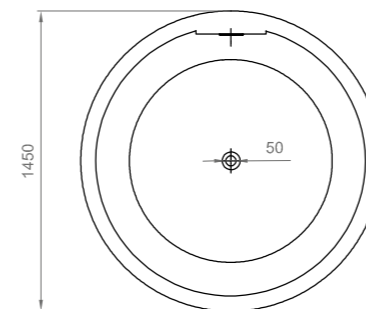

Con troppo pieno integrato.
Capacità: 320 lt
Peso netto: 54 kg
Peso a pieno: 374 kg
Sifone incluso
Piedini inclusi e regolabili
Piletta klik clak inclusa

Concealed overflow.
Capacity: 320 ltr
Net weight: 54 kg
Full weight: 374 kg
Trap included
Feet included and adjustable
Pop-up waste included

Bianco Lucido | Glossy white

BV ACR L MYKO 0001