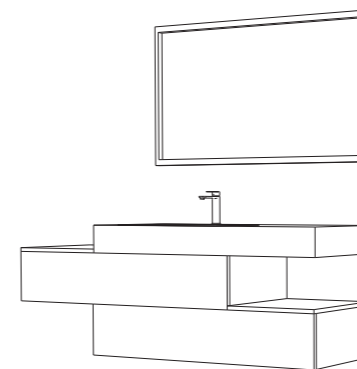

finiture laccato opaco fango
dimensioni L 165 x P 50 x H 48 cm
piano top teknostone antracite
Sp. 13 x L 120 cm con lavabo integrato
specchiera Black con luce led integrata
L 120 x H 70 cm

finishes matt lacquered fango
size W 165 x D 50 x H 48 cm
top antracite teknostone
13 cm thick x W 120 cm
with built-in washbasin
mirror Black with built-in LED light
W 120 x H 70 cm

A.07