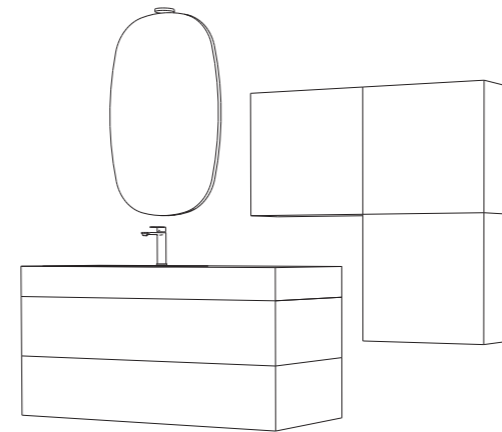

A.07

finiture laccato opaco bianco
dimensioni L 120 x P 50 x H 48 cm
pensili L 50 x P 20 x H 48 cm
piano top teknotop bianco opaco
Sp. 13 x L 120 cm con lavabo integrato
specchiera Bubble L 55 x H 85 cm
faretto Round

finishes matt lacquered bianco
size W 120 x D 50 x H 48 cm
wall units W 50 x D 20 x H 48 cm
top matt bianco teknotop
13 cm thick x W 120 cm
with built-in washbasin
mirror Bubble W 55 x H 85 cm
spotlight Round

A.08

finiture laccato opaco bianco
dimensioni L 120 x P 50 x H 48 cm
piano top teknotop bianco opaco
 Sp. 13 x L 120 cm con lavabo integrato
specchiera Black con luce led integrata
 L 120 x H 70 cm

finishes matt lacquered bianco
size W 120 x D 50 x H 48 cm
top matt bianco teknotop
 13 cm thick x W 120 cm
 with built-in washbasin
mirror Black with built-in LED light
 W 120 x H 70 cm