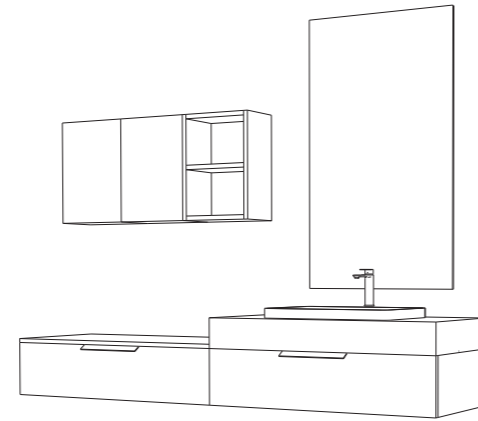

A.17

finiture laccato opaco moka / miele / orion ocra
dimensioni L 210 x P 50 x H 24 cm
pensili L 35 x P 20 x H 48 cm
pensili a giorno L 35 x P 20 x H 48 cm
piano top scatolato orion ocra
Sp. 13 x L 105 cm
lavabo semicasso ceramica bianca Diva
specchiera Elettra con luce led integrata
L 70 x H 120 cm

finishes matt lacquered moka / miele / orion ocra
size W 210 x D 50 x H 24 cm
wall units W 35 x D 20 x H 48 cm
open wall units W 35 x D 20 x H 48 cm
top box shaped orion ocra
13 cm thick x W 105 cm
washbasin white ceramic semi-recessed Diva
mirror Elettra with built-in LED light
W 70 x H 120 cm