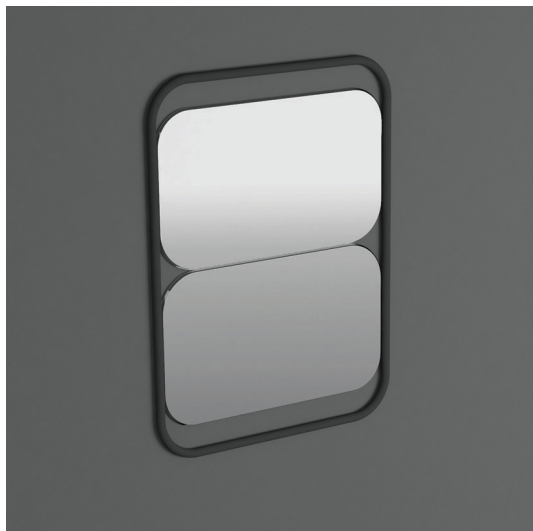

# Wave

Specchio / Mirror

## WAS 04

Disegni Tecnici  
Technical Drawings

Specchio per lavabo WA04 - WA08

Mirror for washbasin WA04 - WA08