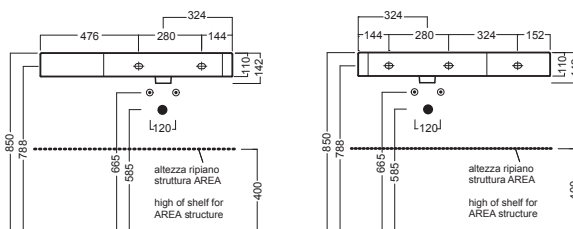

**Y0Y0 (90 cm)**  
**Y0XZ (70 cm)**  
**Y0XY (35 cm)**  
struttura sottolavabo  
under washbasin structure

**Y0WV**  
**Y0Z0 easywarm®**  
ripiano 35x35  
shelf 35x35

**Y0XV**  
portasalviette  
towel holder

## DISEGNO TECNICO TECHNICAL DESIGN

A-WOOD (90x45 sx-l h)