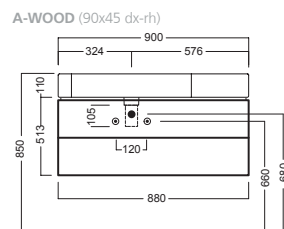

**Y0Y0 (90 cm)**  
**Y0XZ (70 cm)**  
**Y0XY (35 cm)**  
struttura sottolavabo  
under washbasin structure

**Y0WV**  
**Y0Z0 easywarm®**  
ripiano 35x35  
shelf 35x35

**Y0XV**  
portasalviette  
towel holder

## DISEGNO TECNICO TECHNICAL DESIGN

A-WOOD (90x45 sx-l h)