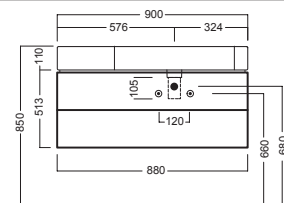

**Y0Y0 (90 cm)**  
**Y0XZ (70 cm)**  
**Y0XY (35 cm)**  
struttura sottolavabo  
under washbasin structure

**Y0WV**  
**Y0Z0 easywarm®**  
ripiano 35x35  
shelf 35x35

**Y0XV**  
portasalviette  
towel holder

## DISEGNO TECNICO TECHNICAL DESIGN

A-WOOD (90x45 sx-l h)