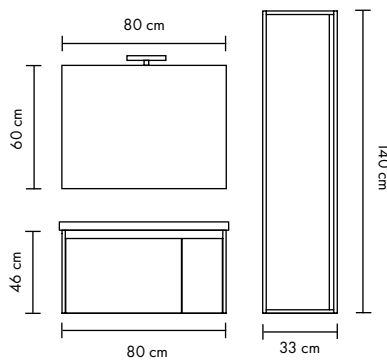

COMP02

p.148-149

Mască cu lavoar / Base con lavabo / Base cabinet with washbasin: **2304/F04 (x 1)**

Oglindă / Specchiera / Mirror: **210/EL (x 1)**

Lampă / Lampada / Lamp: **LAMP906024 (x 1)**

Coloană / Colonna / Column: **2320/F04 (x 1)**