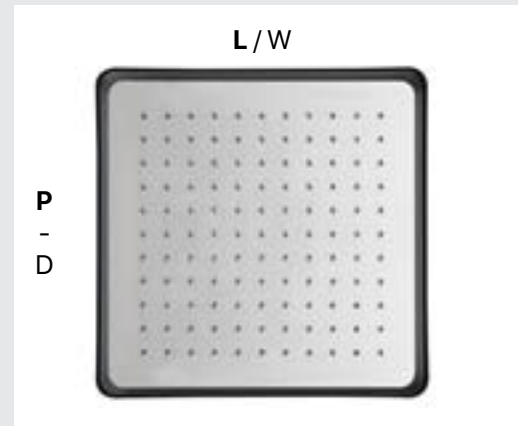

Mirror stainless steel 600x400 mm concealed shower head, add two waterfall, four mists and Led lights.

CODICE CODE	MISURA LxPxSP SIZE WxDxTH	PREZZO PRICE
653.20.645	600X400	

Soffioni

Acciaio inox effetto specchio e Led
Mirror stainless steel and Led

CODICE CODE	MISURA LxPxSP SIZE WxDxTH
659.32.305	D.305
PREZZO PRICE	

Soffione acciaio inox effetto specchio Ø 305 mm con cover Abs nera e luci Led.

Mirror stainless steel Ø 305 mm with black Abs cover and Led lights shower head.

CODICE CODE	MISURA LxPxSP SIZE WxDxTH
659.33.305	D.305
PREZZO PRICE	

Soffioni

Acciaio inox effetto specchio e Led
Mirror stainless steel and Led

Luci led / Led lights

Misure in mm / size in mm

Soffione acciaio inox effetto specchio 305x305 mm con cover Abs bianca e luci Led.

Mirror stainless steel 305x305 mm with white Abs cover and Led lights shower head.

CODICE CODE	MISURA LxPxSP SIZE WxDxTH
659.32.330	305x305
PREZZO PRICE	

Soffione acciaio inox effetto specchio 305x305 mm con cover Abs nera e luci Led.