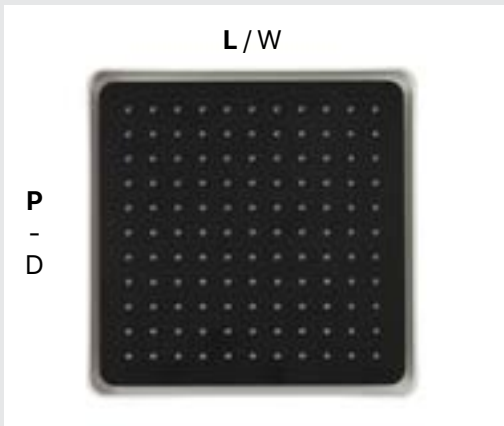

Mirror stainless steel 600x400 mm concealed shower head, add two waterfall, four mists and Led lights.

CODICE CODE	MISURA LxPxSP SIZE WxDxTH	PREZZO PRICE
653.20.645	600X400	

Soffioni

Acciaio inox effetto specchio e Led
Mirror stainless steel and Led

CODICE CODE	MISURA LxPxSP SIZE WxDxTH
659.32.305	D.305
PREZZO PRICE	

Soffione acciaio inox effetto specchio Ø 305 mm con cover Abs nera e luci Led.

Mirror stainless steel Ø 305 mm with black Abs cover and Led lights shower head.

CODICE CODE	MISURA LxPxSP SIZE WxDxTH
659.33.305	D.305
PREZZO PRICE	

Soffioni

Acciaio inox effetto specchio e Led
Mirror stainless steel and Led

Luci led / Led lights

Misure in mm / size in mm

Soffione acciaio inox effetto specchio 305x305 mm con cover Abs bianca e luci Led.

Mirror stainless steel 305x305 mm with white Abs cover and Led lights shower head.

CODICE CODE	MISURA LxPxSP SIZE WxDxTH
659.32.330	305x305
PREZZO PRICE	

Soffione acciaio inox effetto specchio 305x305 mm con cover Abs nera e luci Led.