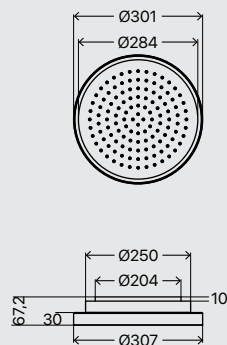

Mirror stainless steel 600x400 mm concealed shower head, add two waterfall, four mists and Led lights.

CODICE CODE	MISURA LxPxSP SIZE WxDxTH	PREZZO PRICE
653.20.645	600X400	

Soffioni

Acciaio inox effetto specchio e Led
Mirror stainless steel and Led

Luci led / Led lights

Misure in mm / size in mm

Soffione acciaio inox effetto specchio Ø 305 mm con cover Abs bianca e luci Led.

Mirror stainless steel Ø 305 mm with white Abs cover and Led lights shower head.

CODICE CODE	MISURA LxPxSP SIZE WxDxTH
659.32.305	D.305
PREZZO PRICE	

Soffione acciaio inox effetto specchio Ø 305 mm con cover Abs nera e luci Led.

Mirror stainless steel Ø 305 mm with black Abs cover and Led lights shower head.

Mirror stainless steel 305x305 mm with white Abs cover and Led lights shower head.

CODICE CODE	MISURA LxPxSP SIZE WxDxTH
659.32.330	305x305
PREZZO PRICE	

Soffione acciaio inox effetto specchio 305x305 mm con cover Abs nera e luci Led.