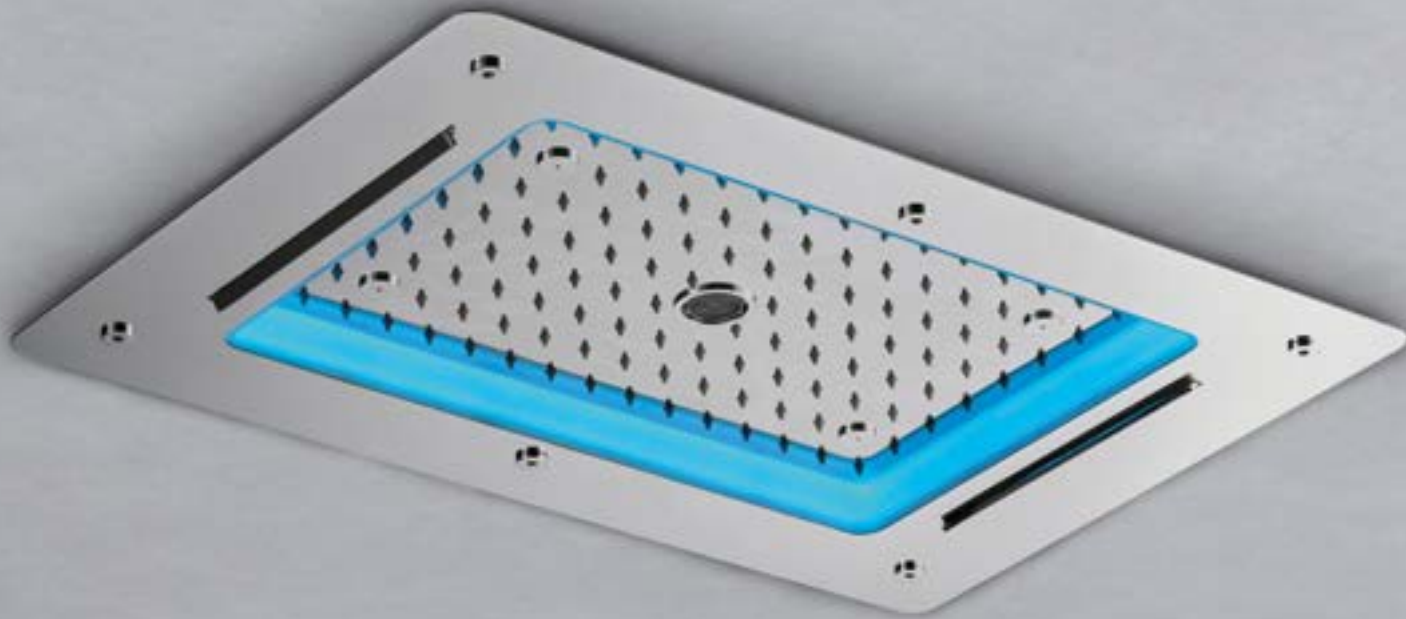

Luci led / Led lights

Misure in mm / size in mm

Soffione acciaio inox effetto specchio 500x500 mm ad incasso a soffitto, 2 funzioni (pioggia e nebulizzatore) e luci Led.

Mirror stainless steel 500x500 mm concealed shower head, two functions (rain shower and mist) and Led lights.

CODICE CODE	MISURA LxPxSP SIZE WxDxTH	PREZZO PRICE
653.20.552	500X500	

Soffioni

Acciaio inox effetto specchio e Led
Mirror stainless steel and Led

Luci led / Led lights

Misure in mm / size in mm

Soffione acciaio inox effetto specchio 600x400 mm ad incasso a soffitto, 2 cascate, 4 nebulizzatori e luci Led.

Mirror stainless steel 600x400 mm concealed shower head, add two waterfall, four mists and Led lights.

CODICE CODE	MISURA LxPxSP SIZE WxDxTH	PREZZO PRICE
653.20.645	600X400	

Soffioni

Acciaio inox effetto specchio e Led
Mirror stainless steel and Led

Luci led / Led lights

Misure in mm / size in mm

Soffione acciaio inox effetto specchio Ø 305 mm con cover Abs bianca e luci Led.

Mirror stainless steel Ø 305 mm with white Abs cover and Led lights shower head.