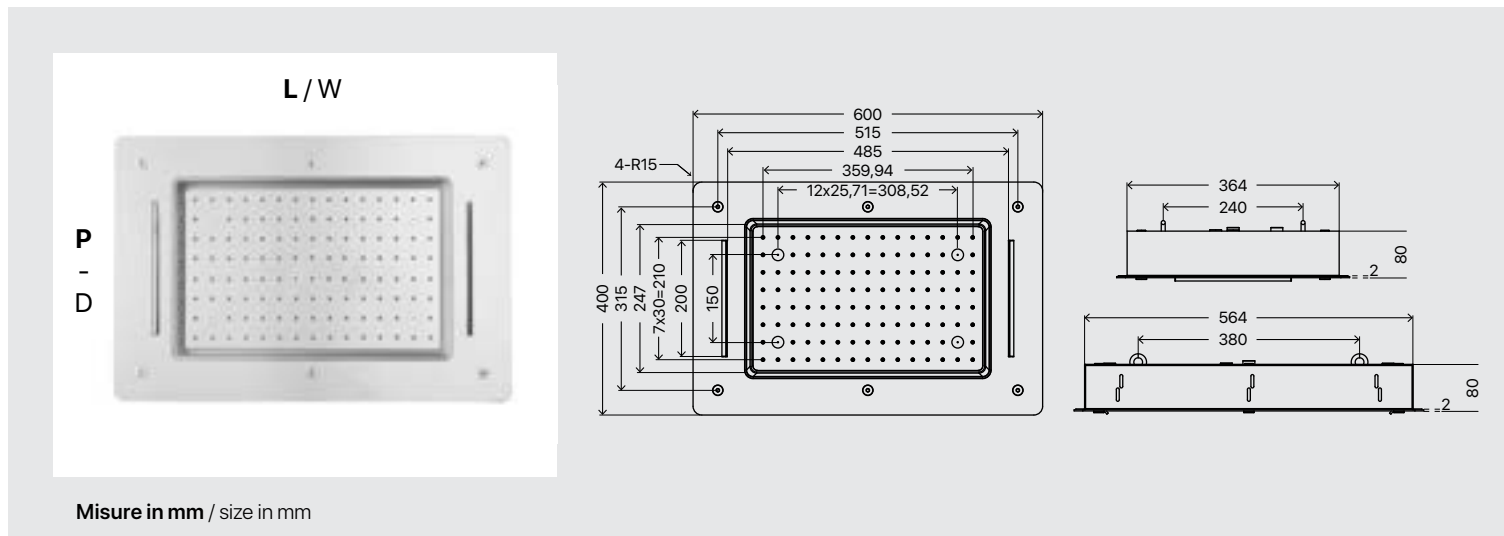

Luci led / Led lights

Misure in mm / size in mm

Soffione acciaio inox effetto specchio 500x500 mm ad incasso a soffitto, 2 funzioni (pioggia e nebulizzatore) e luci Led.

Mirror stainless steel 500x500 mm concealed shower head, two functions (rain shower and mist) and Led lights.

CODICE CODE	MISURA LxPxSP SIZE WxDxTH	PREZZO PRICE
653.20.552	500X500	

Soffioni

Acciaio inox effetto specchio e Led
Mirror stainless steel and Led

Luci led / Led lights

Misure in mm / size in mm

Soffione acciaio inox effetto specchio 600x400 mm ad incasso a soffitto, 2 cascate, 4 nebulizzatori e luci Led.

Mirror stainless steel 600x400 mm concealed shower head, add two waterfall, four mists and Led lights.

CODICE CODE	MISURA LxPxSP SIZE WxDxTH	PREZZO PRICE
653.20.645	600X400	

Soffioni

Acciaio inox effetto specchio e Led
Mirror stainless steel and Led

Luci led / Led lights

Misure in mm / size in mm

Soffione acciaio inox effetto specchio Ø 305 mm con cover Abs bianca e luci Led.

Mirror stainless steel Ø 305 mm with white Abs cover and Led lights shower head.