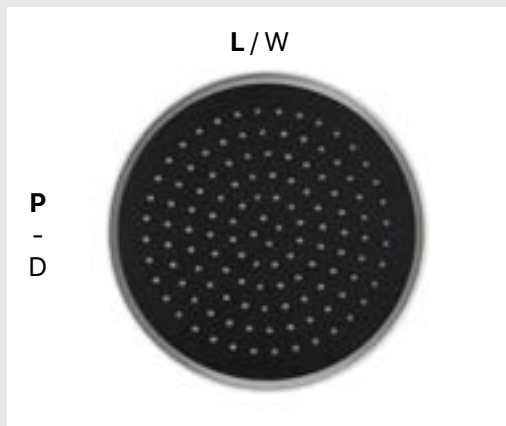

Luci led / Led lights

Misure in mm / size in mm

Soffione acciaio inox effetto specchio 500x500 mm ad incasso a soffitto, 2 funzioni (pioggia e nebulizzatore) e luci Led.

Mirror stainless steel 500x500 mm concealed shower head, two functions (rain shower and mist) and Led lights.

Mirror stainless steel 600x400 mm concealed shower head, add two waterfall, four mists and Led lights.

CODICE CODE	MISURA LxPxSP SIZE WxDxTH	PREZZO PRICE
653.20.645	600X400	

Soffioni

Acciaio inox effetto specchio e Led
Mirror stainless steel and Led

Luci led / Led lights

Misure in mm / size in mm

Soffione acciaio inox effetto specchio Ø 305 mm con cover Abs bianca e luci Led.

Mirror stainless steel Ø 305 mm with white Abs cover and Led lights shower head.

CODICE CODE	MISURA LxPxSP SIZE WxDxTH
659.32.305	D.305
PREZZO PRICE	

Soffione acciaio inox effetto specchio Ø 305 mm con cover Abs nera e luci Led.

Mirror stainless steel Ø 305 mm with black Abs cover and Led lights shower head.