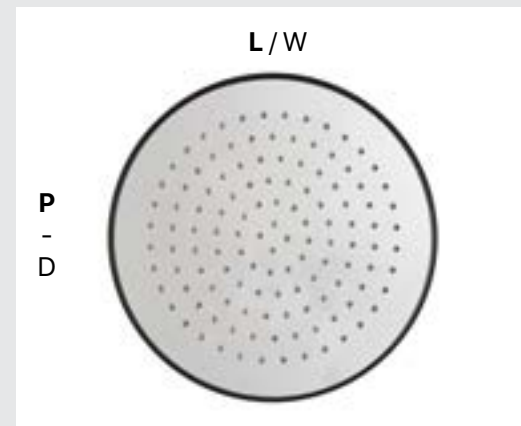

Luci led / Led lights

Misure in mm / size in mm

Soffione acciaio inox effetto specchio 500x500 mm ad incasso a soffitto, 2 funzioni (pioggia e nebulizzatore) e luci Led.

Mirror stainless steel 500x500 mm concealed shower head, two functions (rain shower and mist) and Led lights.

Mirror stainless steel 600x400 mm concealed shower head, add two waterfall, four mists and Led lights.

CODICE CODE	MISURA LxPxSP SIZE WxDxTH	PREZZO PRICE
653.20.645	600X400	

Soffioni

Acciaio inox effetto specchio e Led
Mirror stainless steel and Led

Mirror stainless steel 305x305 mm with white Abs cover and Led lights shower head.

CODICE CODE	MISURA LxPxSP SIZE WxDxTH
659.32.330	305x305
PREZZO PRICE	

Soffione acciaio inox effetto specchio 305x305 mm con cover Abs nera e luci Led.

Mirror stainless steel 305x305 mm with black Abs cover and Led lights shower head.

CODICE CODE	MISURA LxPxSP SIZE WxDxTH
659.33.330	305x305
PREZZO PRICE	

Soffioni

Acciaio inox effetto specchio e Led
Mirror stainless steel and Led