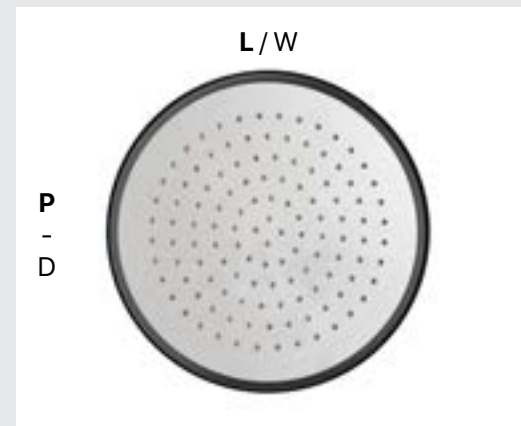

Luci led / Led lights

Misure in mm / size in mm

Soffione acciaio inox effetto specchio 500x500 mm ad incasso a soffitto, 2 funzioni (pioggia e nebulizzatore) e luci Led.

Mirror stainless steel 500x500 mm concealed shower head, two functions (rain shower and mist) and Led lights.

CODICE CODE	MISURA LxPxSP SIZE WxDxTH	PREZZO PRICE
653.20.552	500X500	

Soffioni

Acciaio inox effetto specchio e Led
Mirror stainless steel and Led

Luci led / Led lights

Misure in mm / size in mm

Soffione acciaio inox effetto specchio 600x400 mm ad incasso a soffitto, 2 cascate, 4 nebulizzatori e luci Led.

Mirror stainless steel 600x400 mm concealed shower head, add two waterfall, four mists and Led lights.

CODICE CODE	MISURA LxPxSP SIZE WxDxTH	PREZZO PRICE
653.20.645	600X400	

Soffioni

Acciaio inox effetto specchio e Led
Mirror stainless steel and Led

Luci led / Led lights

Misure in mm / size in mm

Soffione acciaio inox effetto specchio Ø 305 mm con cover Abs bianca e luci Led.

Mirror stainless steel Ø 305 mm with white Abs cover and Led lights shower head.