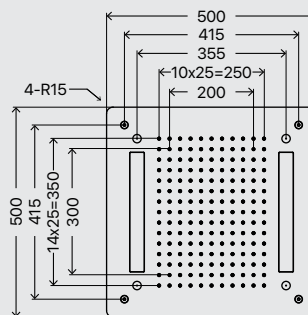

Luci led / Led lights

Misure in mm / size in mm

Soffione acciaio inox effetto specchio 500x500 mm ad incasso a soffitto, 2 funzioni (pioggia e nebulizzatore) e luci Led.

Mirror stainless steel 500x500 mm concealed shower head, two functions (rain shower and mist) and Led lights.

CODICE CODE	MISURA LxPxSP SIZE WxDxTH	PREZZO PRICE
653.20.552	500X500	

Soffioni

Acciaio inox effetto specchio e Led
Mirror stainless steel and Led

Luci led / Led lights

Misure in mm / size in mm

Soffione acciaio inox effetto specchio 600x400 mm ad incasso a soffitto, 2 cascate, 4 nebulizzatori e luci Led.

Mirror stainless steel 600x400 mm concealed shower head, add two waterfall, four mists and Led lights.

CODICE CODE	MISURA LxPxSP SIZE WxDxTH	PREZZO PRICE
653.20.645	600X400	

Soffioni

Acciaio inox effetto specchio e Led
Mirror stainless steel and Led

Mirror stainless steel 305x305 mm with white Abs cover and Led lights shower head.

CODICE CODE	MISURA LxPxSP SIZE WxDxTH
659.32.330	305x305
PREZZO PRICE	

Soffione acciaio inox effetto specchio 305x305 mm con cover Abs nera e luci Led.