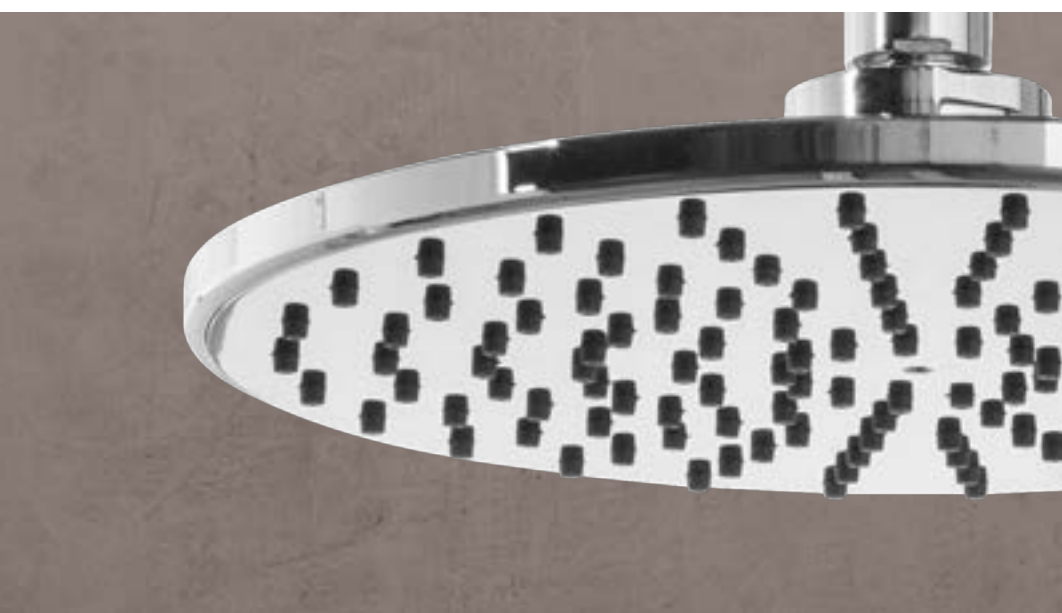

Misure in mm / size in mm

Soffione Abs tondo.

Round Abs shower head.

CODICE CODE	MISURA LxPxSP SIZE WxDxTH	PREZZO PRICE
659.20.008	D.220x12	

Tondo Abs

● ○
Abs
Abs