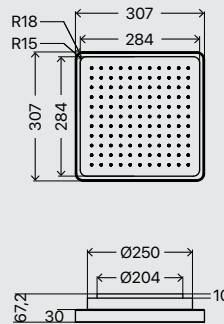

Misure in mm / size in mm

Soffione acciaio inox effetto specchio 305x305 mm con cover Abs bianca.

Mirror stainless steel 305x305 mm with white Abs cover shower head.

CODICE CODE	MISURA LxPxSP SIZE WxDxTH
659.32.300	305X305
PREZZO PRICE	

Soffione acciaio inox effetto specchio 305x305 mm con cover Abs nera.

Mirror stainless steel 305x305 mm with black Abs cover shower head.

CODICE CODE	MISURA LxPxSP SIZE WxDxTH
659.33.300	305X305
PREZZO PRICE	

Soffioni

Acciaio inox effetto specchio
Mirror stainless steel