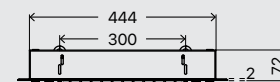

Luci led / Led lights

Misure in mm / size in mm

Soffione acciaio inox effetto specchio 500x500 mm ad incasso a soffitto, 2 funzioni (pioggia e nebulizzatore) e luci Led.

Mirror stainless steel 500x500 mm concealed shower head, two functions (rain shower and mist) and Led lights.

CODICE CODE	MISURA LxPxSP SIZE WxDxTH	PREZZO PRICE
653.20.552	500X500	

Soffioni

Acciaio inox effetto specchio e Led
Mirror stainless steel and Led

Luci led / Led lights

Misure in mm / size in mm

Soffione acciaio inox effetto specchio 600x400 mm ad incasso a soffitto, 2 cascate, 4 nebulizzatori e luci Led.

Mirror stainless steel 600x400 mm concealed shower head, add two waterfall, four mists and Led lights.

CODICE CODE	MISURA LxPxSP SIZE WxDxTH	PREZZO PRICE
653.20.645	600X400	

Soffioni

Acciaio inox effetto specchio e Led
Mirror stainless steel and Led