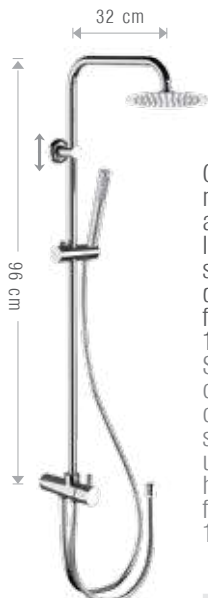

Colonna doccia composta da: supporto a muro per colonna con deviatore e presa acqua inferiore; soffione ultrapiatto, in acciaio INOX lucidato (ST00120); colonna con fissaggio superiore scorrevole, flessibile doccia 150 cm; doccetta a 1 funzione in abs cromato (191HR); flessibile 50 cm per collegamento esterno, 1/2Fx1/2F.

Shower column including: wall mounting column holder with diverter and lower connection; ultra-flat shower head in polished stainless steel (ST00120); column with sliding upper fixing, flexible hose 150 cm; 1-function hand shower in c.p. abs (191HR); 50 cm flexible hose for the external connection, 1/2Fx1/2F.

- **122NXXTX20** Ø 20cm
- **122NXXTX25** Ø 25cm
- **122NXXTX30** Ø 30cm