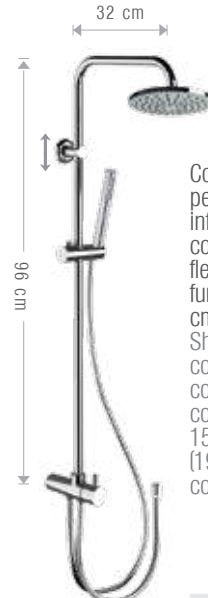

Colonna doccia composta da: supporto a muro per colonna con deviatore e presa acqua inferiore; soffione in ABS cromato (STA0120); colonna con fissaggio superiore scorrevole, flessibile doccia 150 cm; doccetta a 1 funzione in abs cromato (191HR); flessibile 50 cm per collegamento esterno, 1/2Fx1/2F.

Shower column including: wall mounting column holder with diverter and lower connection; shower head in c.p. abs (STA0120); column with sliding upper fixing, flexible hose 150 cm; 1-function hand shower in c.p. abs (191HR); 50 cm flexible hose for the external connection, 1/2Fx1/2F.

- **122NXXTA20** Ø 20cm
- **122NXXTA25** Ø 25cm
- **122NXXTA30** Ø 30cm