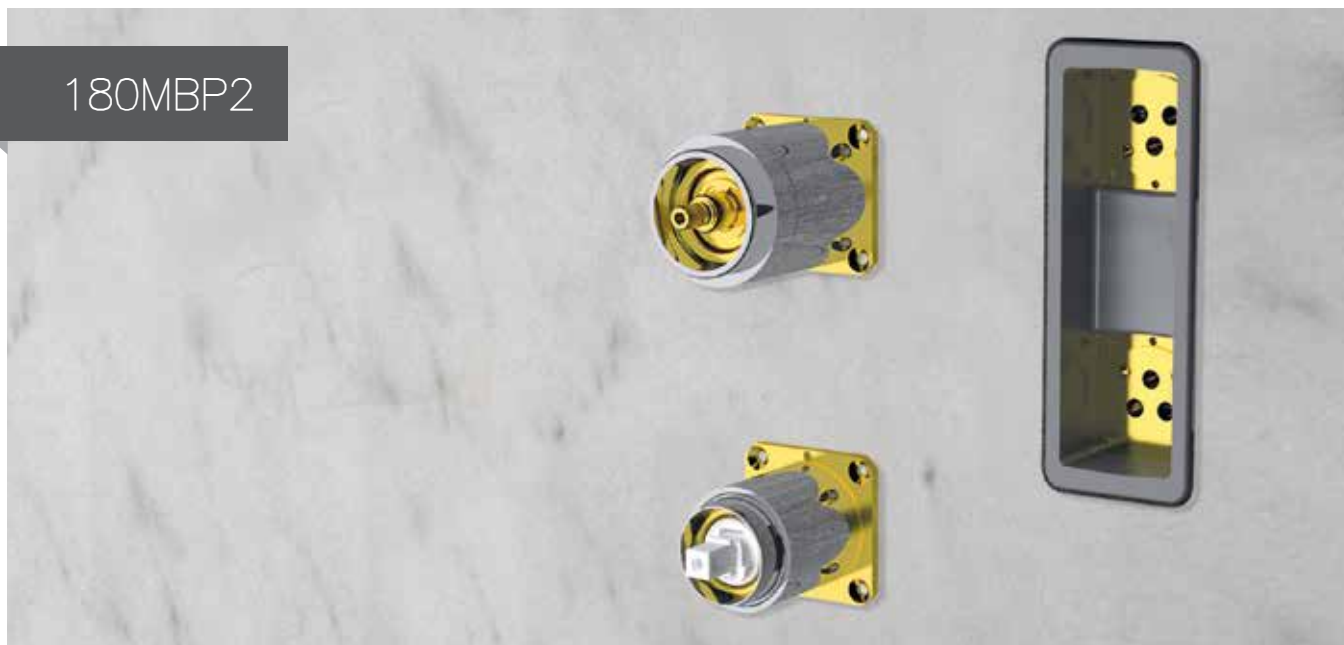

SALISCENDI
SLIDING RAILS

DOCCETTE
HAND SHOWERS

SHU-OFF

SET PER BORDO VASCA
DECK MOUNTED BATH TUB SET

BOX INCASSO A 2 VIE – 2 WAYS BUILT-IN BOX

180MBP2

180MBP2

Box da incasso per miscelatore doccia con deviatore a 2 vie.
Built-in box for shower mixer with 2- way diverter.