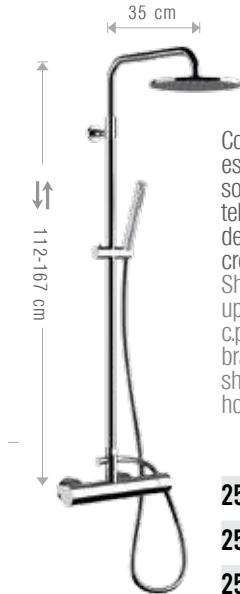

COLONNE DOCCIA TELESCOPICHE TONDE ROUNDED TELESCOPIC SHOWER COLUMNS

Colonna doccia composta da: miscelatore esterno con attacco superiore da 3/4" (259NX); soffione in ABS cromato (STA0120); colonna telescopica in ottone con altezza regolabile, deviatore; doccetta a 1 funzione in abs cromato (191HR); flessibile 150 cm.
Shower column including: exposed mixer with upper 3/4" connection (259NX); shower head in c.p. abs (STA0120); height-adjustable telescopic brass column with diverter; 1-function hand shower in c.p. abs (191HR); 150 cm flexible hose.

259NXATA20 Ø 20cm

259NXATA25 Ø 25cm

259NXATA30 Ø 30cm