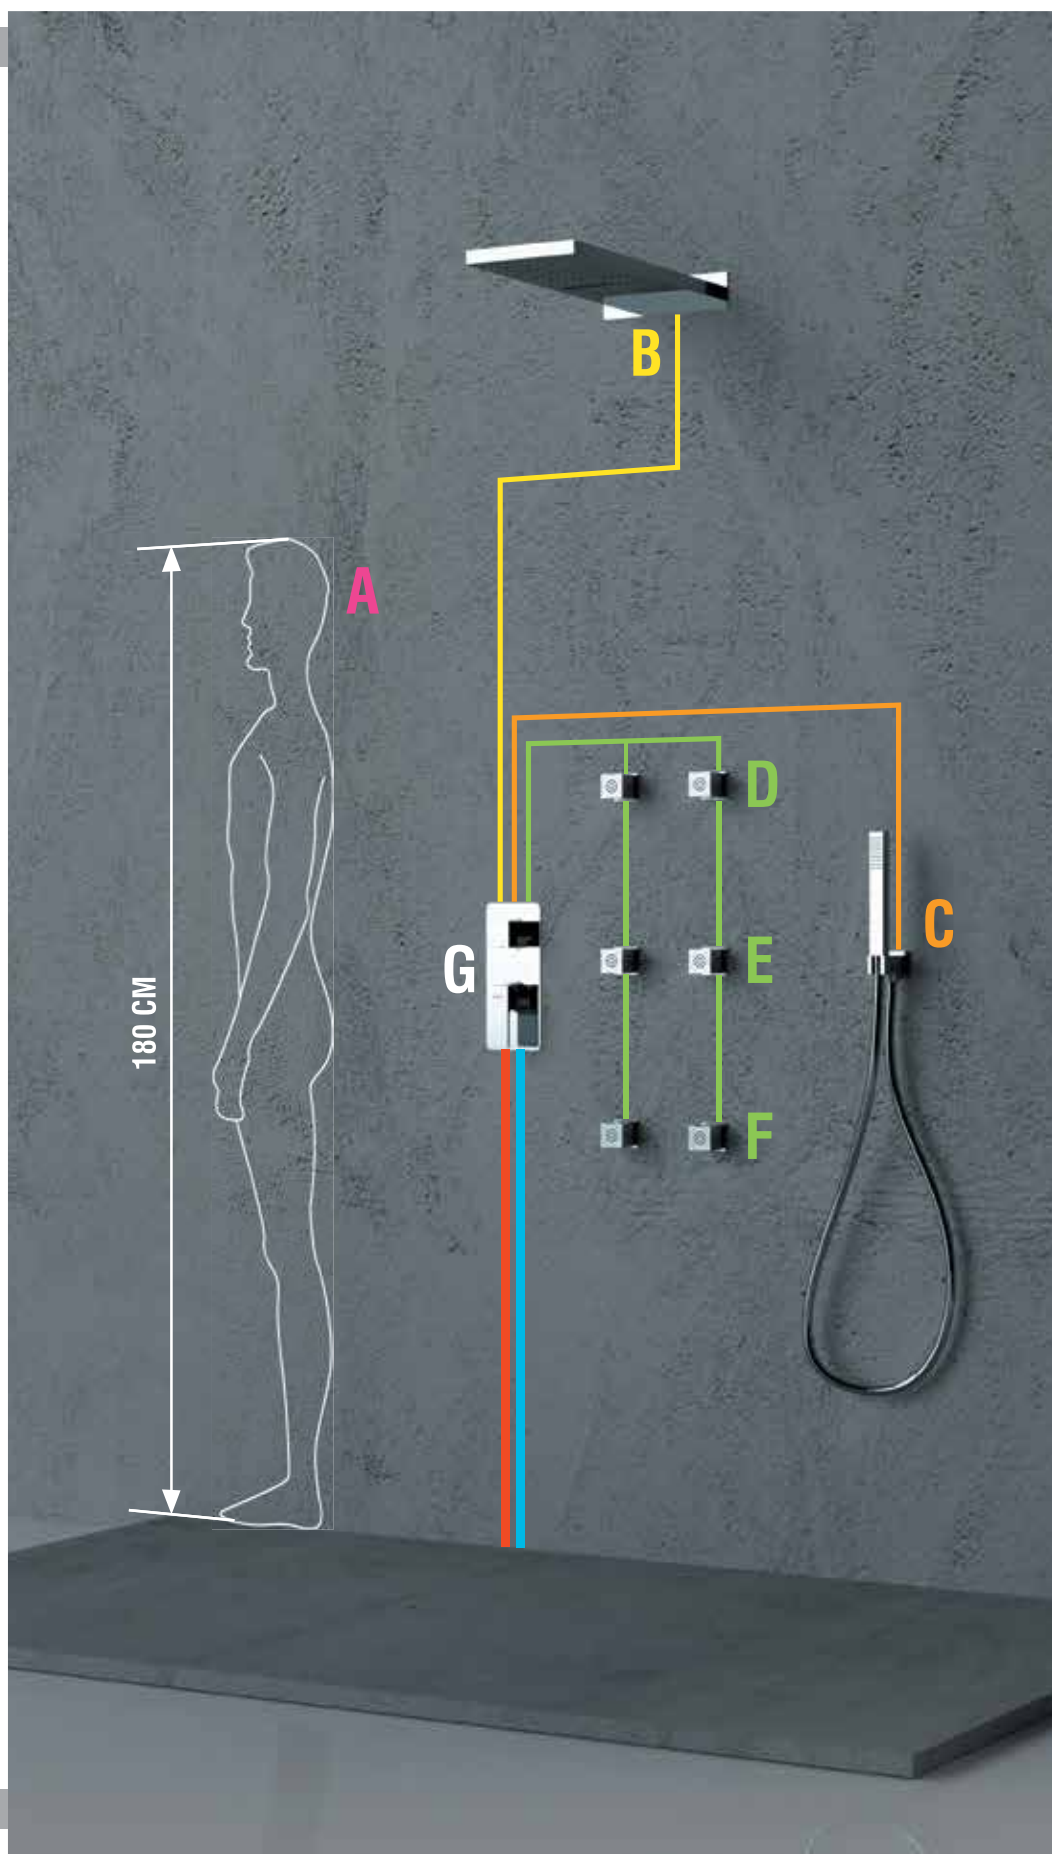

- SET PER BORDO VASCA
  DECK MOUNTED BATHTUB SET
- SHUFOFF
- DOCCETTE
  HAND SHOWERS
- SALISCENDI
  SLIDING RAILS
- COLONNE DOCCIA
  SHOWER COLUMNS
- PANNELLI DOCCIA
  SHOWER PANELS
- SET DOCCIA
  SHOWER SET
- TERMOSTATICI
  THERMOSTATICS
- INCASSI
  BUILT-IN
- BOX INCASSO
  BUILT-IN BOX
- BOCCHE
  SPOUTS
- SOFFIONI
  SHOWER HEAD
- CROMOTERAPIA
  COLOR THERAPY