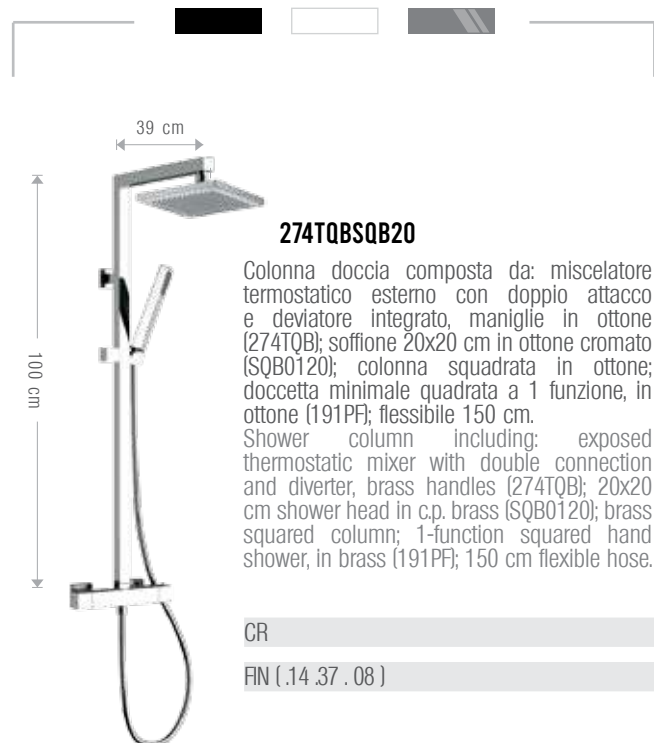

274TQBSQB20

Colonna doccia composta da: miscelatore termostatico esterno con doppio attacco e deviatore integrato, maniglie in ottone (274TQB); soffione 20x20 cm in ottone cromato (SQB0120); colonna squadrata in ottone; doccetta minimale quadrata a 1 funzione, in ottone (191PF); flessibile 150 cm.

Shower column including: exposed thermostatic mixer with double connection and diverter, brass handles (274TQB); 20x20 cm shower head in c.p. brass (SQB0120); brass squared column; 1-function squared hand shower, in brass (191PF); 150 cm flexible hose.

CR

FIN (.14 .37 .08)

CROMOTERAPIA
COLOR THERAPY

SOFFIONI
SHOWER HEAD

BOCCHE
SPOUTS

BOX INCASSO
BUILT-IN BOX

INCASSI
BUILT-IN

TERMOSTATICI
THERMOSTATICS

SET DOCCIA
SHOWER SET

PANNELLI DOCCIA
SHOWER PANELS

COLONNE DOCCIA
SHOWER COLUMNS

SALISCENDI
SLIDING RAILS

DOCCETTE
HAND SHOWERS

SHUFOFF

SET PER BORDO VASCA
DECK MOUNTED BATH TUB SET