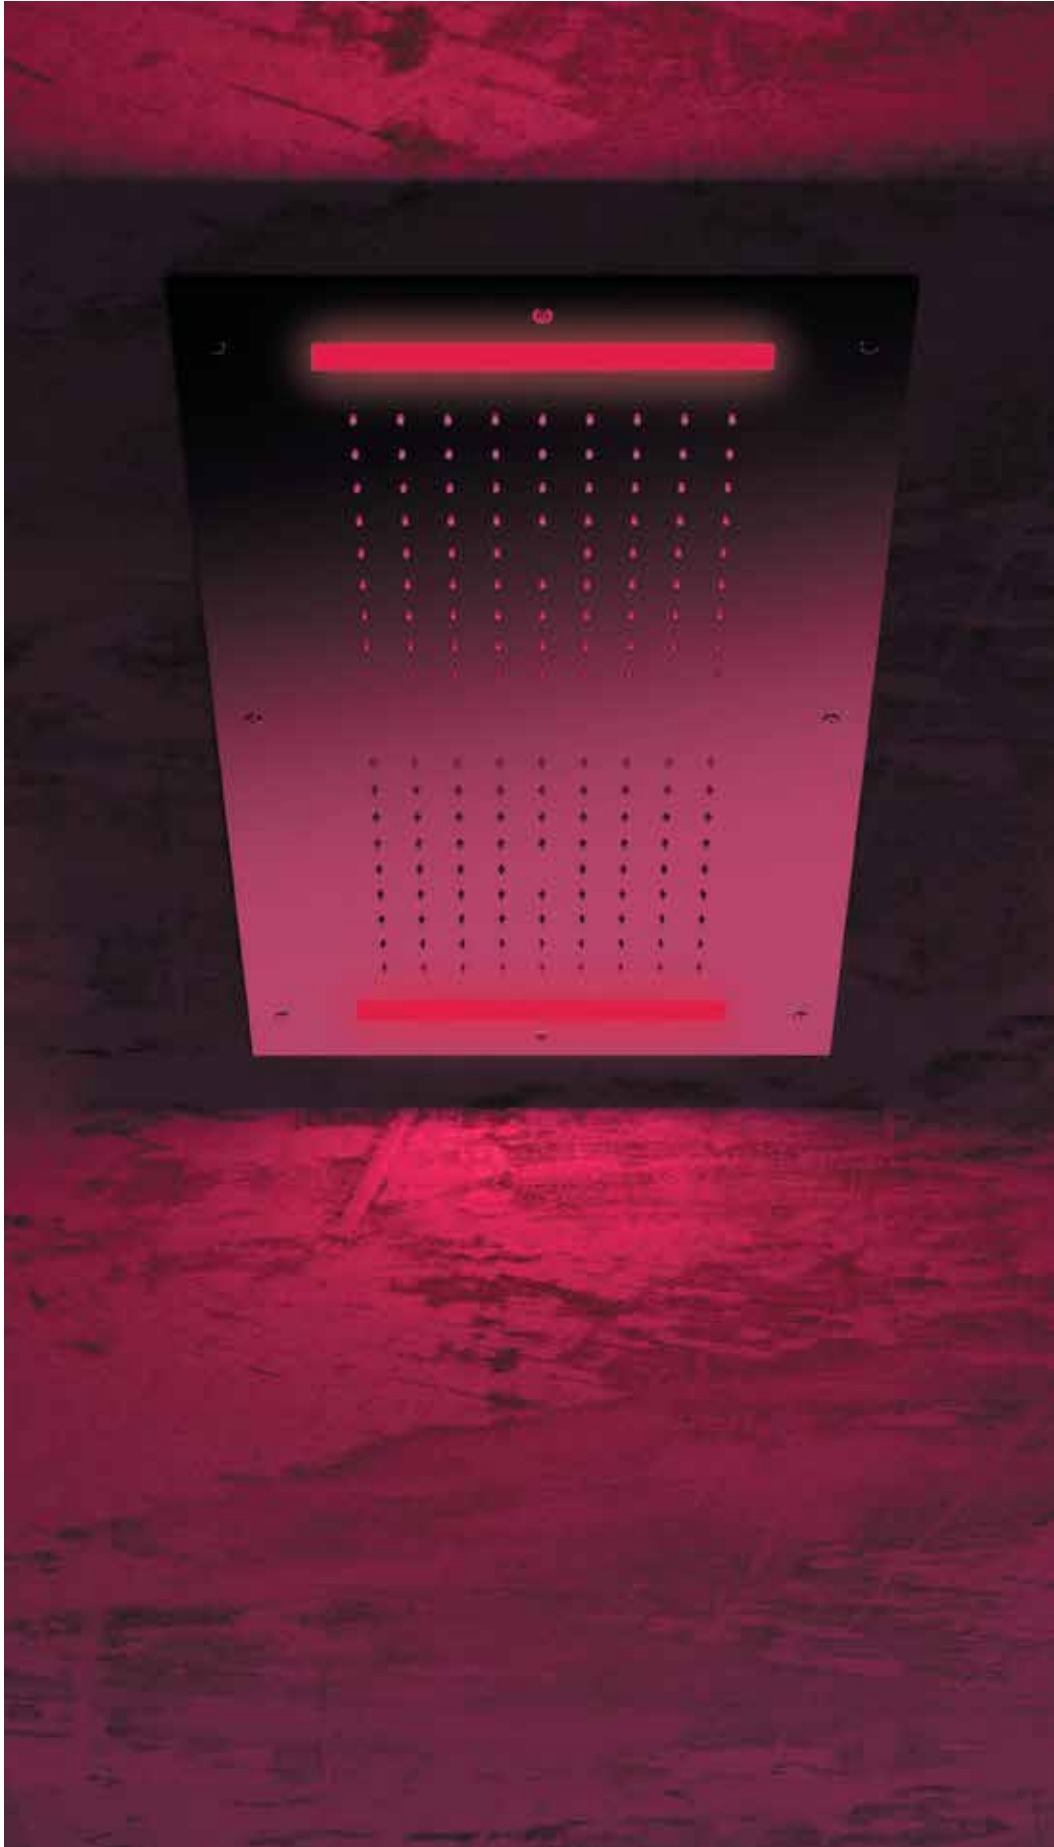

GJR70

CROMOTERAPIA
COLOR THERAPY

SOFFIONI
SHOWER HEAD

BOCCHE
SPOUTS

BOX INCASSO
BUILT-IN BOX

INCASSI
BUILT-IN

TERMOSTATICI
THERMOSTATICS

SET DOCCIA
SHOWER SET

PANNELLI DOCCIA
SHOWER PANELS

COLONNE DOCCIA
SHOWER COLUMNS

SAISCENDI
SLIDING RAILS

DOCCETTE
HAND SHOWERS

SHUFOFF

SET PER BORDO VASCA
DECK MOUNTED BATH TUB SET