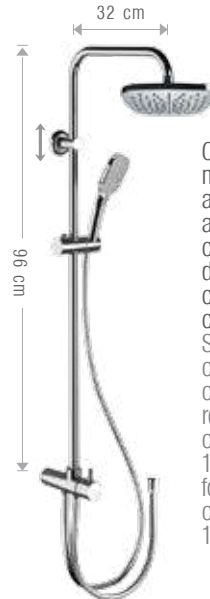

Colonna doccia composta da: supporto a muro per colonna con deviatore e presa acqua inferiore; soffione 20x20 cm con angoli arrotondati in ABS cromato (SDA0120); colonna con fissaggio superiore scorrevole, flessibile doccia 150 cm; doccetta in abs a 4 funzioni con pulsante per il cambio getto; flessibile 50 cm per collegamento esterno, 1/2Fx1/2F.

Shower column including: wall mounting column holder with diverter and lower connection; 20x20 cm shower head with rounded corners in c.p. ABS (SDA0120); column with sliding upper fixing, flexible hose 150 cm; 4-function hand shower with button for changing the jets, abs, anti-limescale; 50 cm flexible hose for the external connection, 1/2Fx1/2F.

- **122NXXDA20** 20X20cm