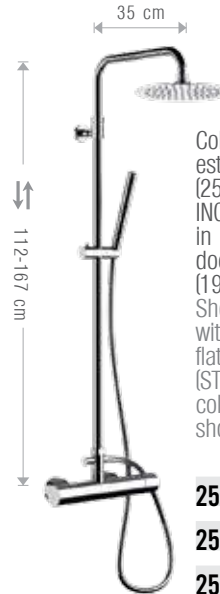

Colonna doccia composta da: miscelatore esterno con attacco superiore da 3/4" (259NX); soffione ultrapiatto, in acciaio INOX lucidato (ST00120); colonna telescopica in ottone con altezza regolabile, deviatore; doccetta a 1 funzione in ottone cromato (191D6); flessibile 150 cm.

Shower column including: exposed mixer with upper 3/4" connection (259NX); ultra-flat shower head in polished stainless steel (ST00120); height-adjustable telescopic brass column with diverter; 1-function brass hand shower (191D6); 150 cm flexible hose.

259NXATX20 Ø 20cm

259NXATX25 Ø 25cm

259NXATX30 Ø 30cm