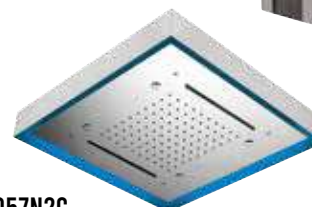

CAQ57N2C

Soffione retroilluminato a soffitto in Acciaio INOX anticalcare **57x57 cm**, con 3 funzioni: getto a pioggia, nebulizzazione (4 uscite) e 2 getti a cascata. Luce LED a 7 colori con 40 sfumature, alimentazione dalla rete elettrica con trasformatore a basso voltaggio incluso (12V). Pulsantiera a parete inclusa.

Ceiling stainless steel backlighted anti-limestone shower head **57x57 cm**, with 3 functions: 1 rain jet, nebulization (4 outlets) and 2 waterfall jets. 7 colors light led with 40 shades. Powered by electricity with low voltage transformer included (12V). Wall push-button included.

CR

CAQ57N2CW

Come Art. CAQ57N2C, con pulsantiera wireless inclusa. As art. CAQ57N2C, with wireless remote control included.

CR