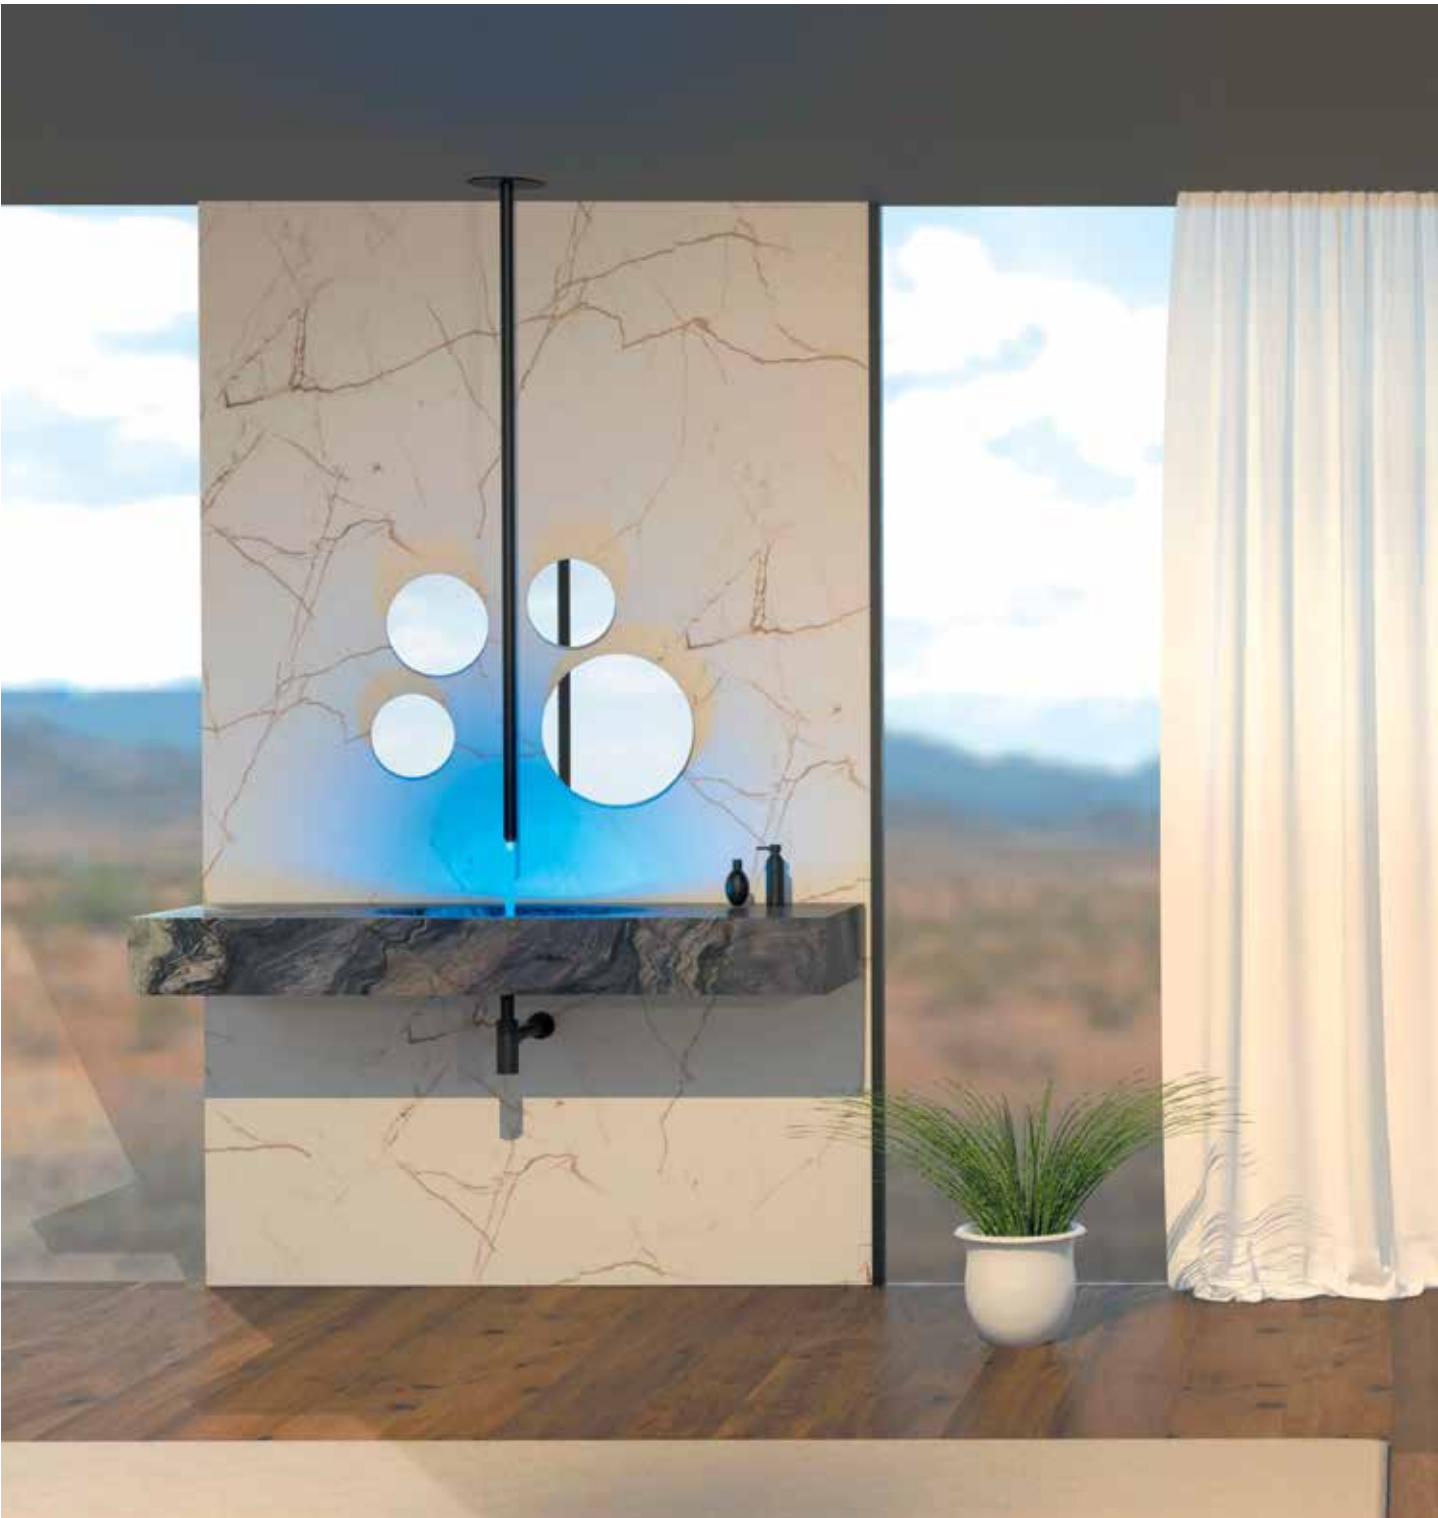

rubinetterie
MARIANI

WELLNESS

CROMOTERAPIA COLORTHERAPY

CROMOTERAPIA
COLORTHERAPYSOFFIONI
SHOWER HEADBOCCHE
SPOUTSBOX INCASSO
BUILT-IN BOXINCASSI
BUILT-INTERMOSTATICI
THERMOSTATICSSET DOCCIA
SHOWER SETPANNELLI DOCCIA
SHOWER PANELSCOLONNE DOCCIA
SHOWER COLUMNSSALISCENDI
SLIDING RAILSDOCCETTE
HAND SHOWERS