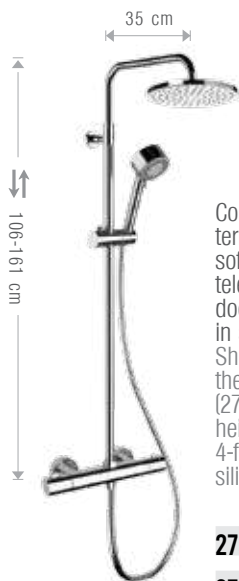

COLONNE DOCCIA TELESCOPICHE E TERMOSTATICHE EQUILIBRE EQUILIBRE TELESCOPIC THERMOSTATIC SHOWER COLUMNS

Colonna doccia composta da: miscelatore termostatico esterno con doppia uscita (273T3); soffione in ABS cromato (STA0120); colonna telescopica in ottone con altezza regolabile; doccetta a 4 funzioni in abs cromato con getti in silicone; flessibile 150 cm.
Shower column including: exposed thermostatic mixer with double connection (273T3); shower head in c.p. abs (STA0120); height-adjustable telescopic brass column; 4-function hand shower in chromed abs with silicone jets; 150 cm flexible hose.

273T3A04 Ø 20cm

273T3ATA25 Ø 25cm

273T3ATA30 Ø 30cm