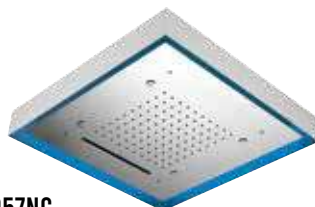

CAQ57NC

Soffione retroilluminato a soffitto in Acciaio INOX anticalcare **57x57 cm**, con 3 funzioni: getto a pioggia, nebulizzazione (4 uscite) ed 1 getto a cascata. Luce LED a 7 colori con 40 sfumature, alimentazione dalla rete elettrica con trasformatore a basso voltaggio incluso (12V). Pulsantiera a parete inclusa.

Ceiling stainless steel backlighted anti-limestone shower head **57x57 cm**, with 3 functions: 1 rain jet, nebulization (4 outlets) and 1 waterfall jet. 7 colors light led with 40 shades. Powered by electricity with low voltage transformer included (12V). Wall push-button included.

CR

CAQ57NCW

Come Art. CAQ57NC, con pulsantiera wireless inclusa. As art. CAQ57NC, with wireless remote control included.

CR