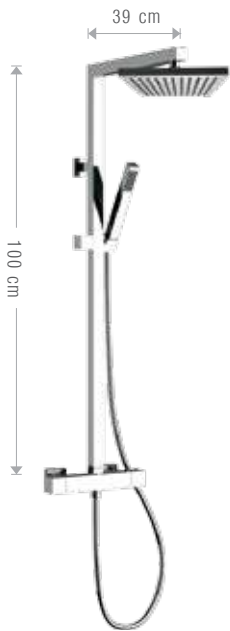

COLONNE DOCCIA TERMOSTATICHE EQUILIBRE—Q EQUILIBRE—Q THERMOSTATIC SHOWER COLUMNS

CON OPZIONI DI FINITURA
WITH FINISHING OPTIONS

Colonna doccia composta da: miscelatore termostatico esterno con doppio attacco e deviatore integrato (274TQA); soffione in abs cromato (SQA0120); colonna squadrata in ottone; doccetta a 1 funzione in abs cromato (191QD); flessibile 150 cm.

Shower column including: exposed thermostatic mixer with double connection and diverter (274TQA); shower head in c.p. abs (SQA0120); brass squared column; 1-function hand shower in c.p. abs (191QD); 150 cm flexible hose.

274TQASQA20 20x20cm

274TQASQA25 25x25cm

274TQASQA30 30x30cm