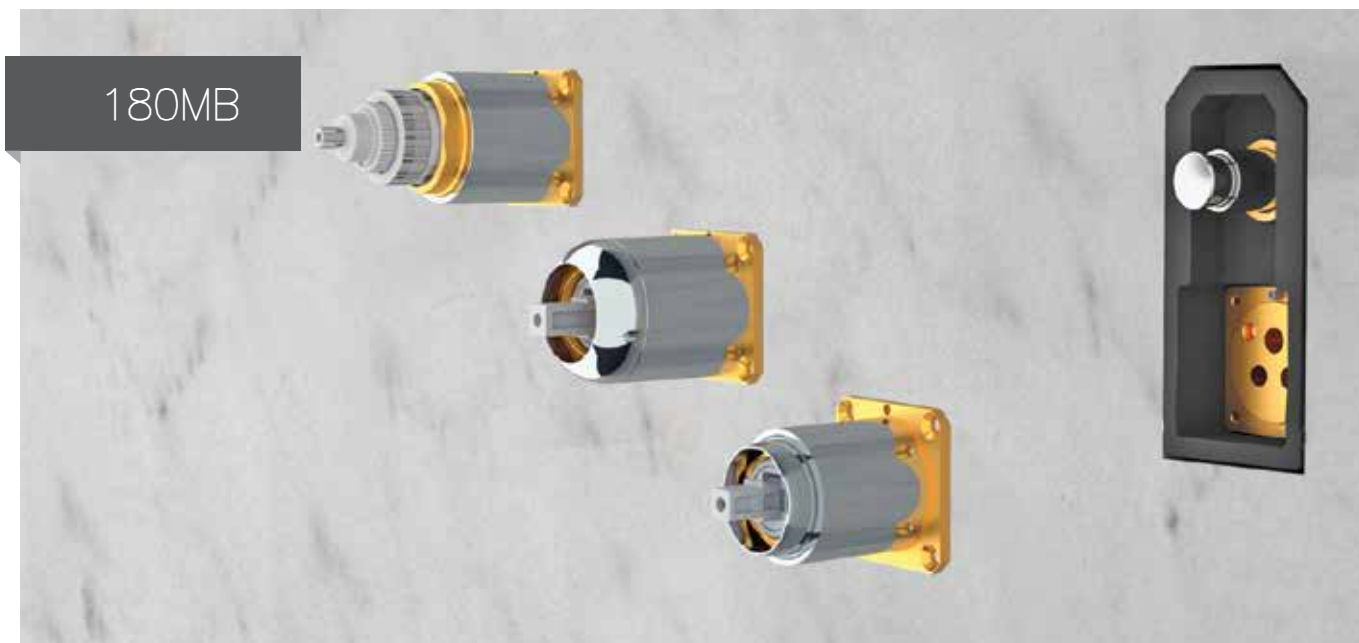

BOX INCASSO CON 1 O NESSUNA DEVIAZIONE
BUILT-IN BOX WITH 1 OR NO DEVIATION

180MB
Box da incasso per miscelatori doccia con una o nessuna deviazione.
Built-in box for shower mixer with 1 or none deviation.
CR

Questa parte a incasso può essere abbinata a tutti i seguenti modelli di miscelatore per doccia con una o nessuna deviazione, indipendentemente dalla tipologia di cartuccia e di leva.

La materia prima utilizzata per il contenitore della box, ad alta densità, è stata appositamente selezionata per essere pratica al taglio, durevole nel tempo, protettiva, resistente e insonorizzante.

Grazie allo spessore ridotto, è possibile l'installazione in cartongessi e pareti in legno. Dopo l'installazione, il prodotto resta facilmente ispezionabile nel tempo.

This built-in part can be combined with all the following shower mixer models with 1 or none deviation, regardless of the type of cartridge and lever.

The high-density raw material used for the box container has been specially selected to be easy-cutting, long-lasting, protective, resistant and soundproof.

Thanks to the reduced thickness, installation in plasterboard and wooden walls is possible. After installation, the product will always be easy to inspect over time.

CARTUCCIA Ø40 — Ø40 CARTRIDGE

SERIE MAXIMA

SERIE EPIC