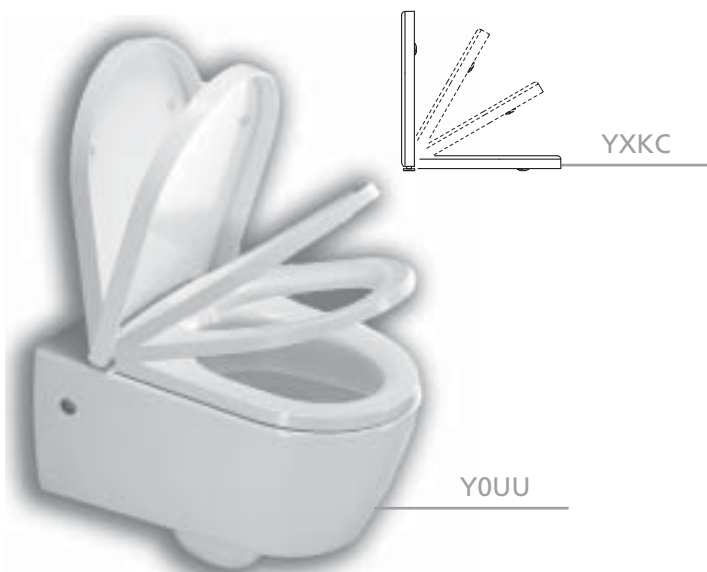

FUSION

vaso sospeso con sedile
wall hung wc with seat cover

Vaso sospeso con sedile frenato (Y0UU). Sedile frenato in termoindurente (YXKC) e fissaggio speciale (Y0P4) inclusi. Da installare con staffa universale per sospesi (Y0I2) da ordinare separatamente.

Wall hung wc with soft close seat cover (Y0UU). Thermosetting soft close seat cover (YXKC) and special fixing (Y0P4) included. To be installed with universal bracket (Y0I2) to be ordered separately.

Vaso sospeso con sedile (Y0XB). Sedile in termoindurente (YXKD) e fissaggio speciale (Y0P4) inclusi. Da installare con staffa universale per sospesi (Y0I2) da ordinare separatamente.

Wall hung wc with seat cover (Y0XB). Thermosetting seat cover (YXKD) and special fixing (Y0P4) included. To be installed with universal bracket (Y0I2) to be ordered separately.

355x540 mm • 30 kg