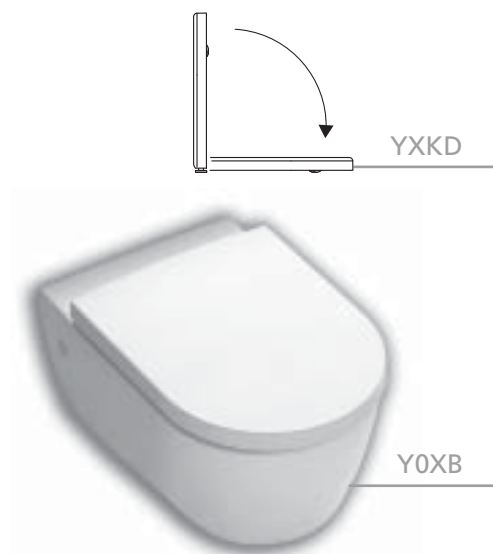

FUSION

vaso sospeso con sedile
wall hung wc with seat cover

Vaso sospeso con sedile frenato (Y0UU). Sedile frenato in termoindurente (YXKC) e fissaggio speciale (Y0P4) inclusi. Da installare con staffa universale per sospesi (Y0I2) da ordinare separatamente.

Wall hung wc with soft close seat cover (Y0UU). Thermosetting soft close seat cover (YXKC) and special fixing (Y0P4) included. To be installed with universal bracket (Y0I2) to be ordered separately.

Vaso sospeso con sedile (Y0XB). Sedile in termoindurente (YXKD) e fissaggio speciale (Y0P4) inclusi. Da installare con staffa universale per sospesi (Y0I2) da ordinare separatamente.

Wall hung wc with seat cover (Y0XB). Thermosetting seat cover (YXKD) and special fixing (Y0P4) included. To be installed with universal bracket (Y0I2) to be ordered separately.

355x540 mm • 30 kg