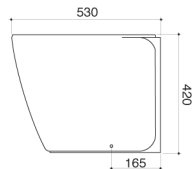

## ART. 580

Vaso a terra  
Back to wall water closet  
Peso 28 Kg - Weight 28 Kg

580-S scarico "S"  
"S" trap

580-P scarico "P"  
"P" trap

## ART. 581/1

Bidet a terra un foro rubinetto  
Back to wall bidet single hole  
Peso 28 Kg - Weight 28 Kg