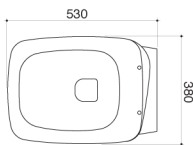

## ART. 580

Vaso a terra  
Back to wall water closet  
Peso 28 Kg - Weight 28 Kg

580-S scarico "S"  
"S" trap

580-P scarico "P"  
"P" trap

## ART. 581/1

Bidet a terra un foro rubinetto  
Back to wall bidet single hole  
Peso 28 Kg - Weight 28 Kg