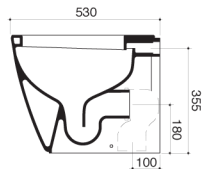

## ART. 580

Vaso a terra  
Back to wall water closet  
Peso 28 Kg - Weight 28 Kg

580-S scarico "S"  
"S" trap

580-P scarico "P"  
"P" trap

## ART. 581/1

Bidet a terra un foro rubinetto  
Back to wall bidet single hole  
Peso 28 Kg - Weight 28 Kg