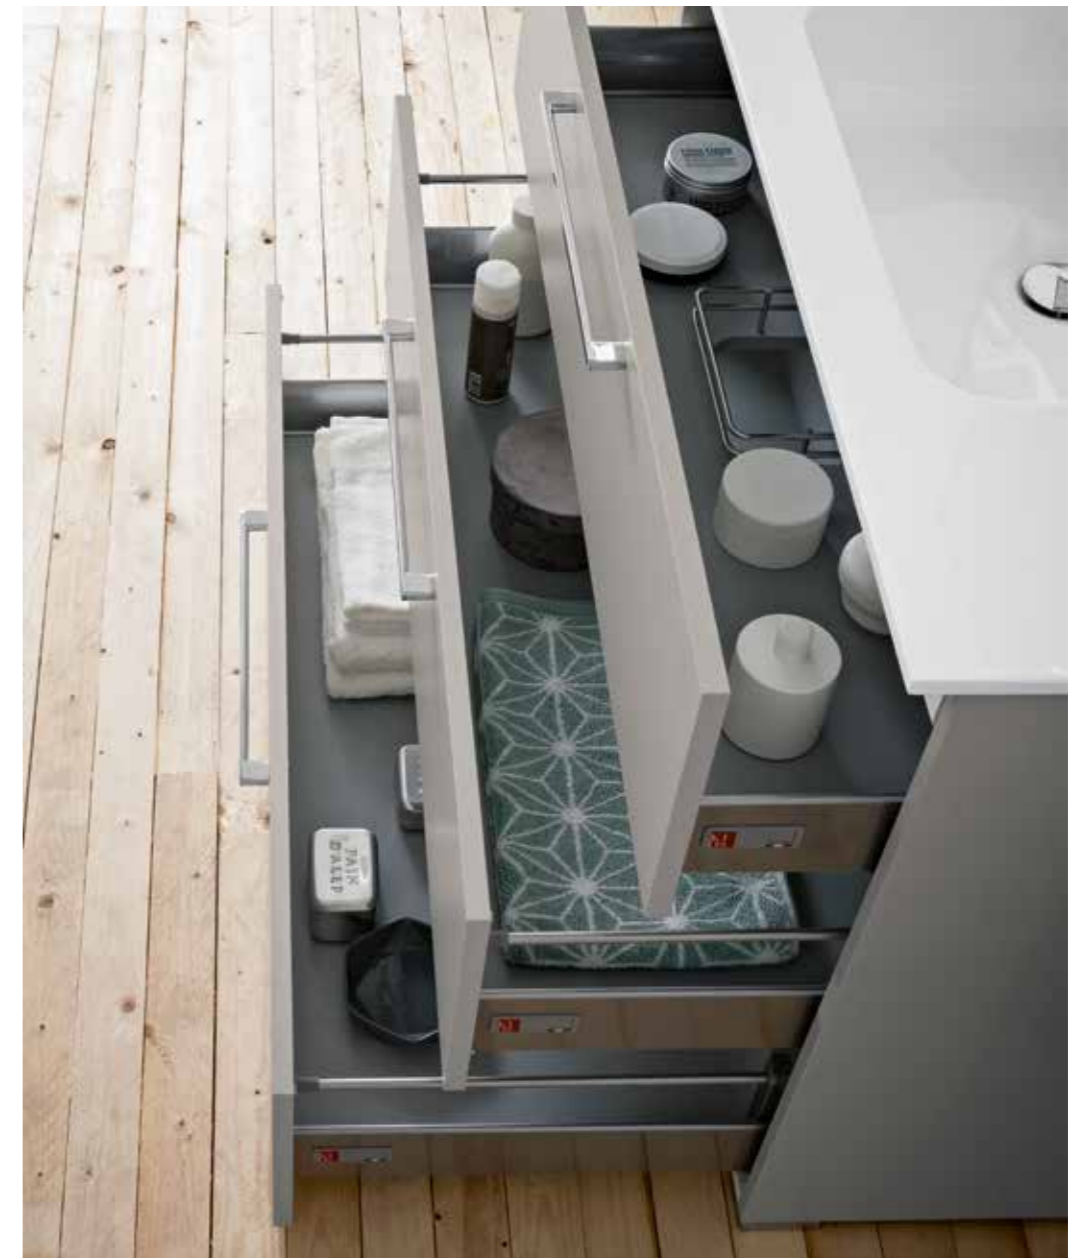

teknobrill integrated washbasin in glossy bianco

handle

Elisabetta

mirror

White W 105 x H 70 cm with integrated led

finishes

matt lacquered grigio cenere

dado.04