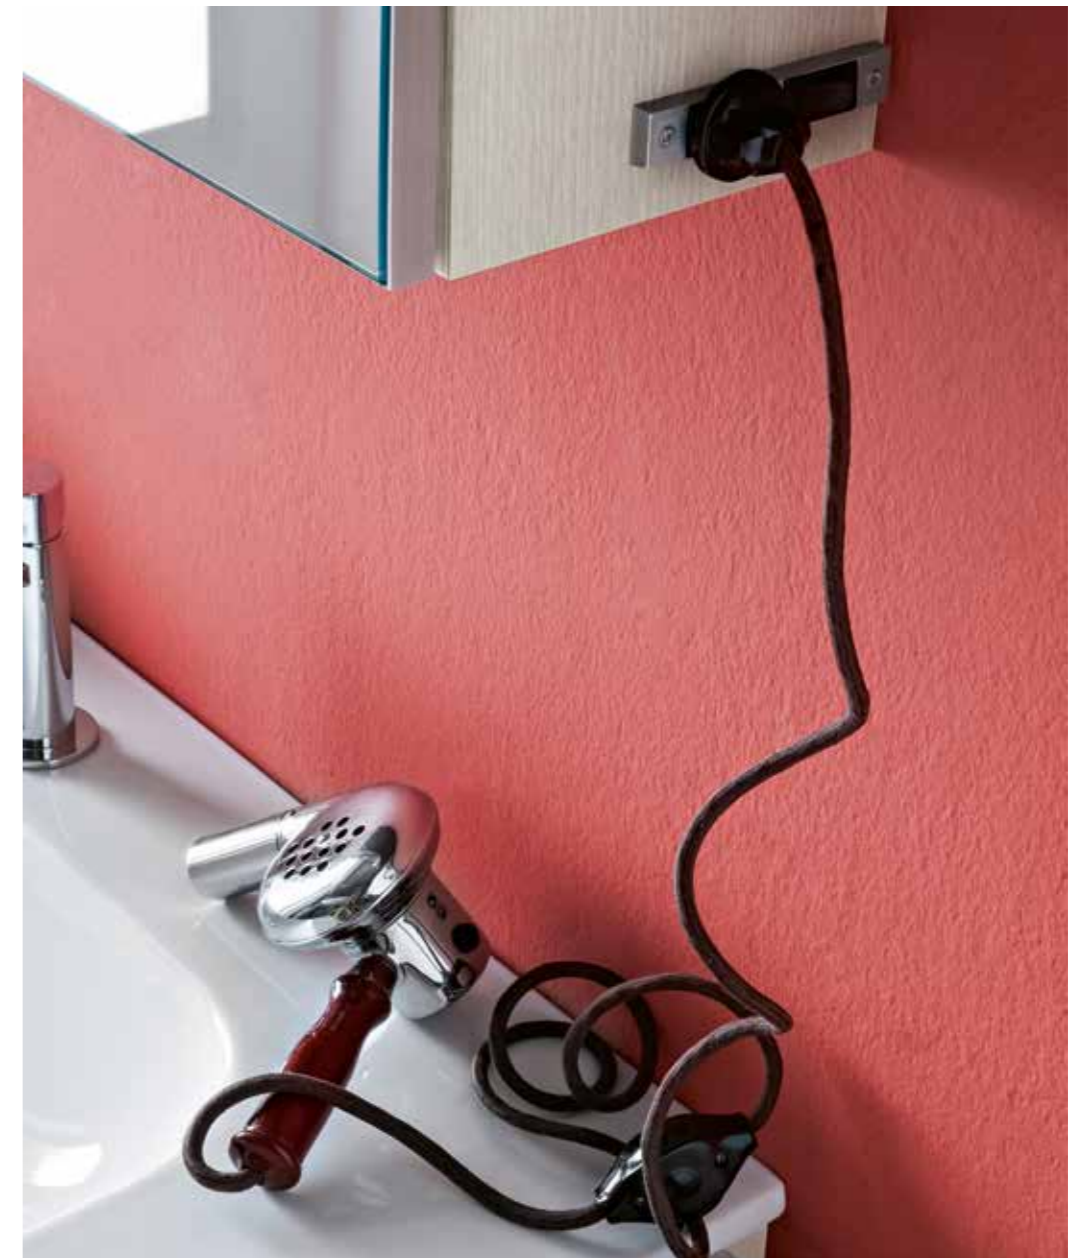

top

integrated washbasin in bianco ceramic

mirror

Basculante W 90 x D 20 x H 48 cm

spotlight

led Dadol

finishes

larice neve