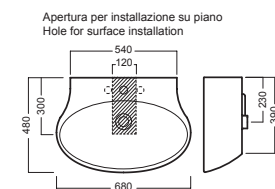

INSTALLAZIONE INSTALLATION

sospeso
wall hung

in appoggio
surface-mounted

su base lavabo SLIDING WOOD SYSTEM
on SLIDING WOOD SYSTEM sink base unit

ACCESSORI ACCESSORIES

YR47
fissaggio lavabo
fixing bolt for washbasin

YXMY
sifone di scarico
drain trap

YXMQ (BI-White)
YXMR (CR-Chrome)
piletta con tappo "Up & Down"
drain siphon with "Up & Down" cap

Y0R6
semicolonna
siphon cover

YH30
colonna
pedestal

Y0IQ
fissaggio per semicolonna
fixing bolt for siphon cover

DISEGNO TECNICO TECHNICAL DESIGN

semicolonna_siphon cover

colonna_pedestal

SLIDING wood system_taglio 1 centrale - cut 1 central

SLIDING wood system_taglio 1 sx - cut 1 lh

SLIDING wood system_taglio 1 dx - cut 1 rh