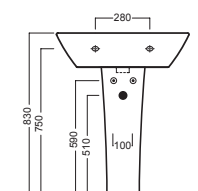

INSTALLAZIONE INSTALLATION

sospeso
wall hung

in appoggio
surface-mounted

su base lavabo SLIDING WOOD SYSTEM
on SLIDING WOOD SYSTEM sink base unit

ACCESSORI ACCESSORIES

YR47
fissaggio lavabo
fixing bolt for washbasin

YXMY
sifone di scarico
drain trap

YXMQ (BI-White)
YXMR (CR-Chrome)
piletta con tappo "Up & Down"
drain siphon with "Up & Down" cap

Y0R6
semicolonna
siphon cover

YH30
colonna
pedestal

Y0IQ
fissaggio per semicolonna
fixing bolt for siphon cover

DISEGNO TECNICO TECHNICAL DESIGN

semicolonna_siphon cover

colonna_pedestal

SLIDING wood system_taglio 1 centrale - cut 1 central

SLIDING wood system_taglio 1 sx - cut 1 lh

SLIDING wood system_taglio 1 dx - cut 1 rh