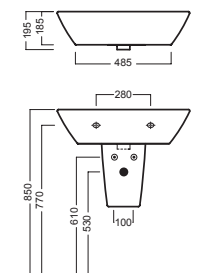

INSTALLAZIONE INSTALLATION

sospeso
wall hung

in appoggio
surface-mounted

su base lavabo SLIDING WOOD SYSTEM
on SLIDING WOOD SYSTEM sink base unit

ACCESSORI ACCESSORIES

YR47
fissaggio lavabo
fixing bolt for washbasin

YXMY
sifone di scarico
drain trap

YXMQ (BI-White)
YXMR (CR-Chrome)
piletta con tappo "Up & Down"
drain siphon with "Up & Down" cap

Y0R6
semicolonna
siphon cover

YH30
colonna
pedestal

Y0IQ
fissaggio per semicolonna
fixing bolt for siphon cover

DISEGNO TECNICO TECHNICAL DESIGN

semicolonna_siphon cover

colonna_pedestal

SLIDING wood system_taglio 1 centrale - cut 1 central

SLIDING wood system_taglio 1 sx - cut 1 lh

SLIDING wood system_taglio 1 dx - cut 1 rh