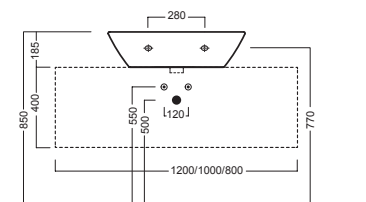

INSTALLAZIONE INSTALLATION

sospeso
wall hung

in appoggio
surface-mounted

su base lavabo SLIDING WOOD SYSTEM
on SLIDING WOOD SYSTEM sink base unit

ACCESSORI ACCESSORIES

YR47
fissaggio lavabo
fixing bolt for washbasin

YXMY
sifone di scarico
drain trap

YXMQ (BI-White)
YXMR (CR-Chrome)
piletta con tappo "Up & Down"
drain siphon with "Up & Down" cap

Y0R6
semicolonna
siphon cover

YH30
colonna
pedestal

Y0IQ
fissaggio per semicolonna
fixing bolt for siphon cover

DISEGNO TECNICO TECHNICAL DESIGN

semicolonna_siphon cover

colonna_pedestal

SLIDING wood system_taglio 1 centrale - cut 1 central

SLIDING wood system_taglio 1 sx - cut 1 lh

SLIDING wood system_taglio 1 dx - cut 1 rh