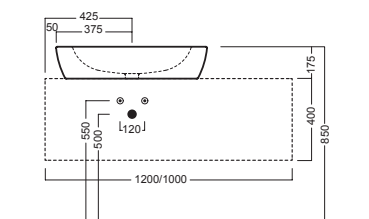

SLIDING wood system_taglio 2 sx - cut 2 lh