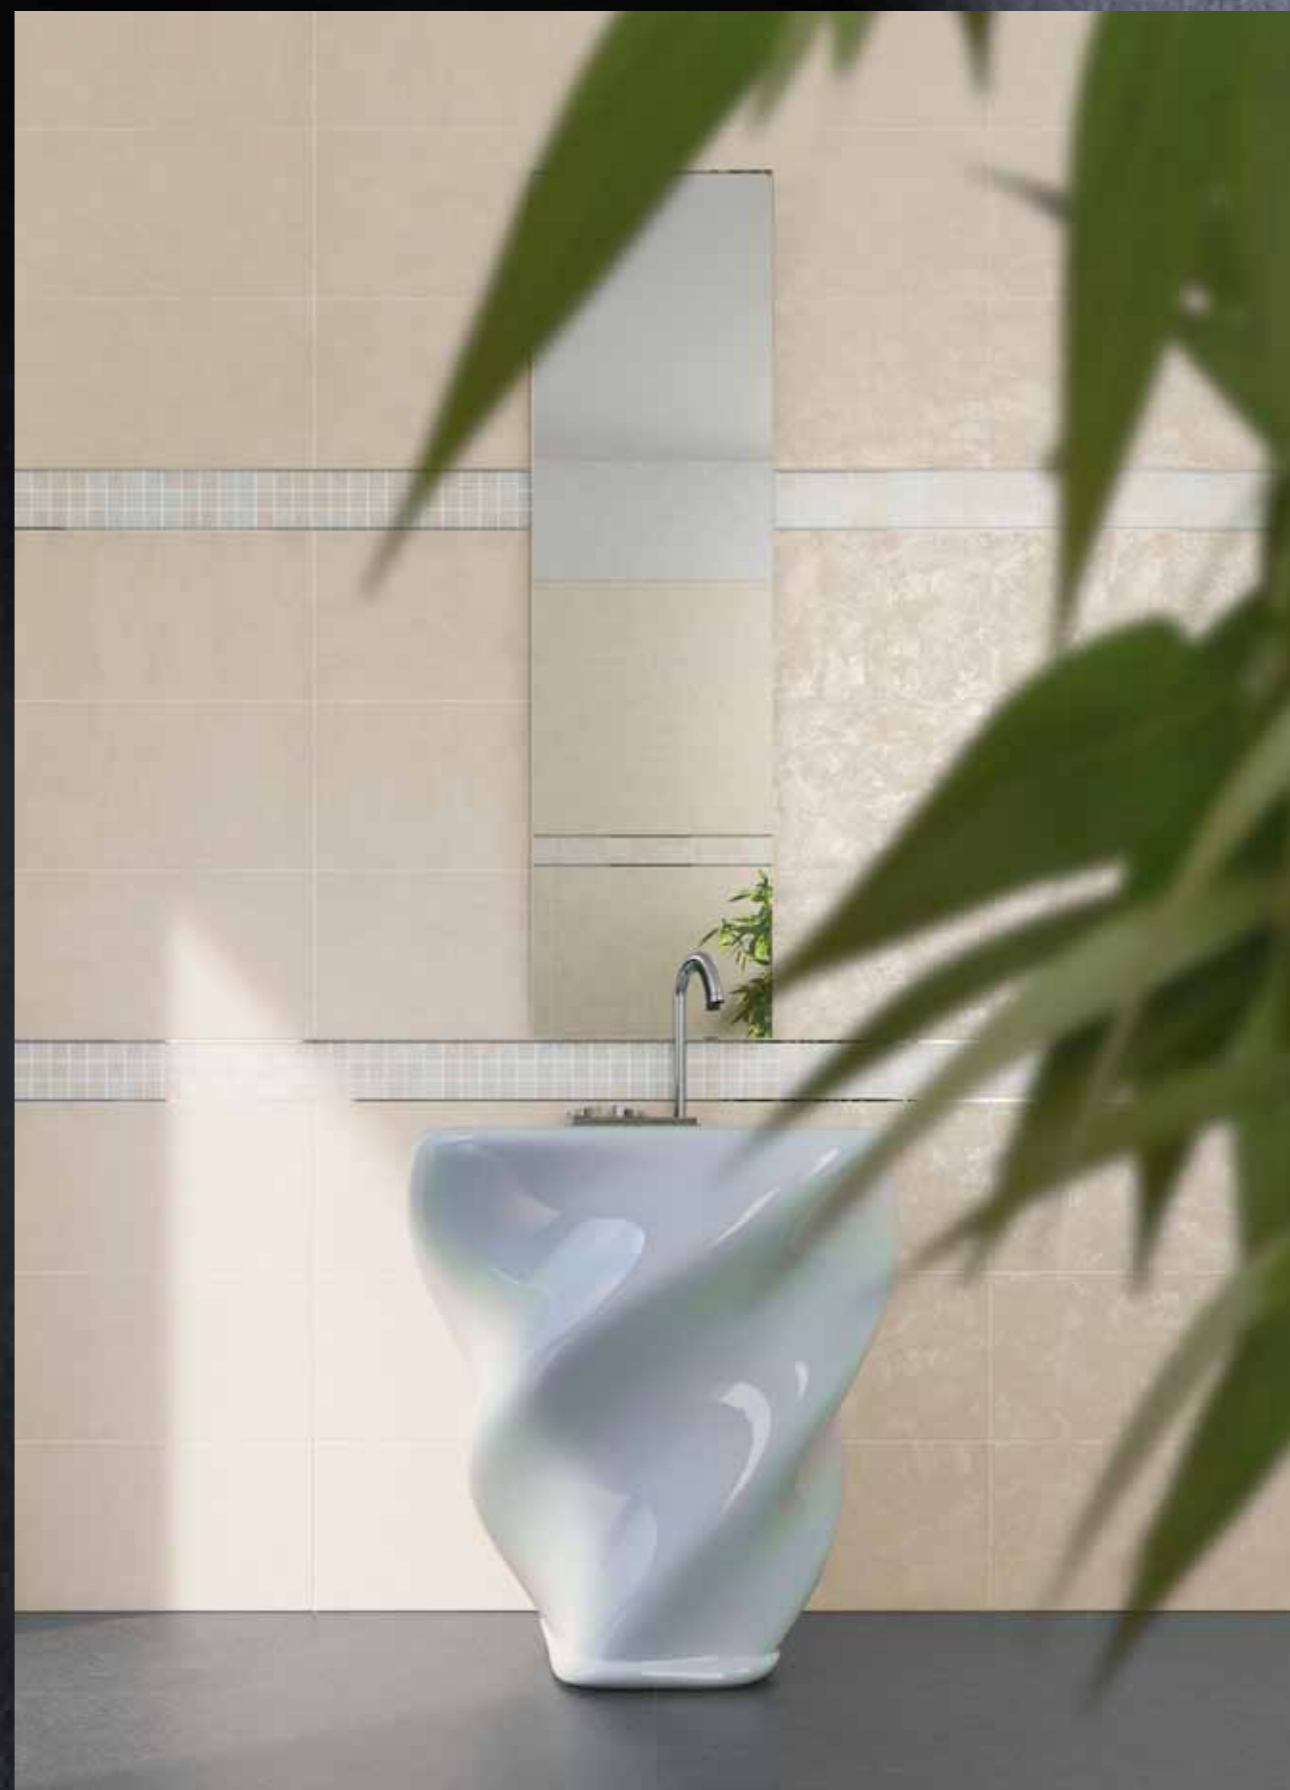

EFFECTS

Parete / Wall: FX 18 - Mosaico / HBQ 8 - Steel
Pavimento / Floor: HBQ 8

Parete / Wall: FX 20 - Effects Beige Mosaico - Steel
Pavimento / Floor: HBQ 8

Parete / Wall: FX 18 - Effects Gray Mosaico
Pavimento / Floor: HBQ 8

FX 18 / Bianco
28x56 - 11"x22 1/8"
062

FX 71 / Grigio
28x56 - 11"x22 1/8"
062

FX 20 / Beige
28x56 - 11"x22 1/8"
062

Shine Gray Mosaico
28x28 - 11"x11"
368

Shine Beige Mosaico
28x28 - 11"x11"
368

Effects Gray Mosaico
28x28 - 11"x11"
293

Effects Beige Mosaico
28x28 - 11"x11"
293

Shine Gray Fascia
5x56 - 2"x22 1/8"
043

Shine Beige Fascia
5x56 - 2"x22 1/8"
043

Steel
0,5x56 2/8"x22 1/8"
046

Package	28x56
Pieces	5
Mq.	0,79
Kg.	14,90

Boxes	52
Mq.	41,08
Kg.	794,80