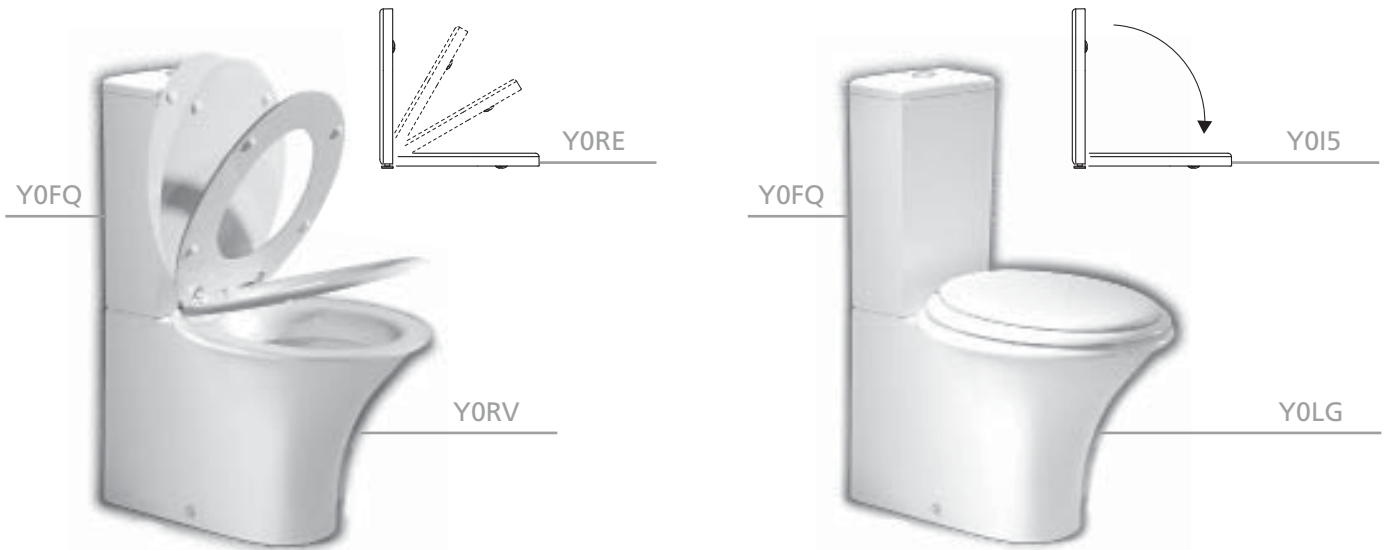

SCULTURE

vaso monoblocco con sedile + cassetta attacco laterale alto
coupled back to wall wc with seat cover + side-high inlet cistern

Vaso monoblocco filo muro scarico universale con sedile frenato (Y0RV). Sedile frenato in legno e poliestere (Y0RE), curva tecnica (Y0EN) e fissaggio orizzontale (YR48) inclusi. Cassetta attacco laterale alto con meccanismo doppio scarico 3/6 lit (Y0FQ) da ordinare separatamente.

Coupled back to wall universal outlet wc with soft close seat cover (Y0RV). Polyester soft close seat cover (Y0RE), PVC s'trap (Y0EN) and horizontal fixing (YR48) included. Side-high inlet cistern with dual flush system 3/6 liters (Y0FQ) to be ordered separately.

Vaso filo muro scarico universale con sedile (Y0LG). Sedile in termoisolante (Y0I5), curva tecnica (Y0EN) e fissaggio orizzontale (YR48) inclusi. Cassetta attacco laterale alto con meccanismo doppio scarico 3/6 lit (Y0FQ) da ordinare separatamente.

Coupled back to wall universal outlet wc with seat cover (Y0LG). Thermosetting seat cover (Y0I5), PVC s'trap (Y0EN) and horizontal fixing (YR48) included. Side-high inlet cistern with dual flush system 3/6 liters (Y0FQ) to be ordered separately.