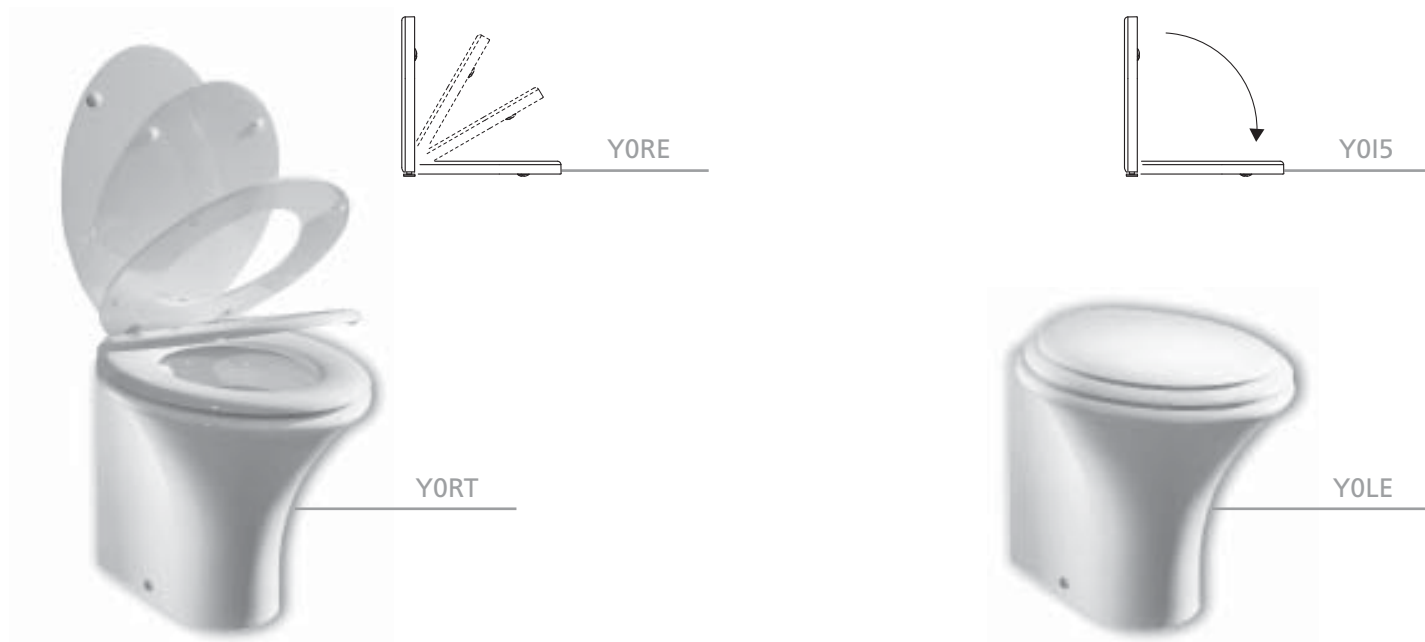

SCULTURE

vaso scarico universale con sedile

back to wall wc universal outlet with seat cover

Vaso filo muro scarico universale con sedile frenato (YORT). Sedile frenato in legno e poliestere (YORE), curva tecnica (YH17) e fissaggio orizzontale (YR48) inclusi.

Back to wall universal outlet wc with soft close seat cover (YORT). Polyester soft close seat cover (YORE), PVC s'trap (YH17) and horizontal fixing (YR48) included.

Vaso filo muro scarico universale con sedile (YOLE). Sedile in termoindurente (Y015), curva tecnica (YH17) e fissaggio orizzontale (YR48) inclusi.

Back to wall universal outlet wc with seat cover (YOLE). Thermosetting seat cover (Y015), PVC s'trap (YH17) and horizontal fixing (YR48) included.

400x600 mm • 31 kg