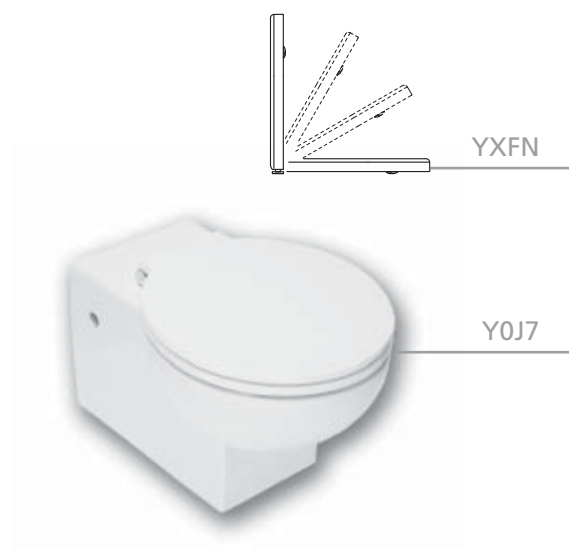

# YOU & ME

vaso sospeso con sedile  
wall hung wc with seat cover

Vaso sospeso con sedile (Y0J7).

Sedile in legno e poliester frenato (YXFN) e fissaggio speciale (Y0L9) inclusi.

Da installare con staffa universale per sospesi (Y0I2) da ordinare separatamente.

Wall hung wc with seat cover (Y0J7).

Wood and polyester seat cover with soft close system (YXFN) and special fixing (Y0L9) included. To be installed with universal bracket (Y0I2) to be ordered separately.

**375x505 mm • 24 kg**