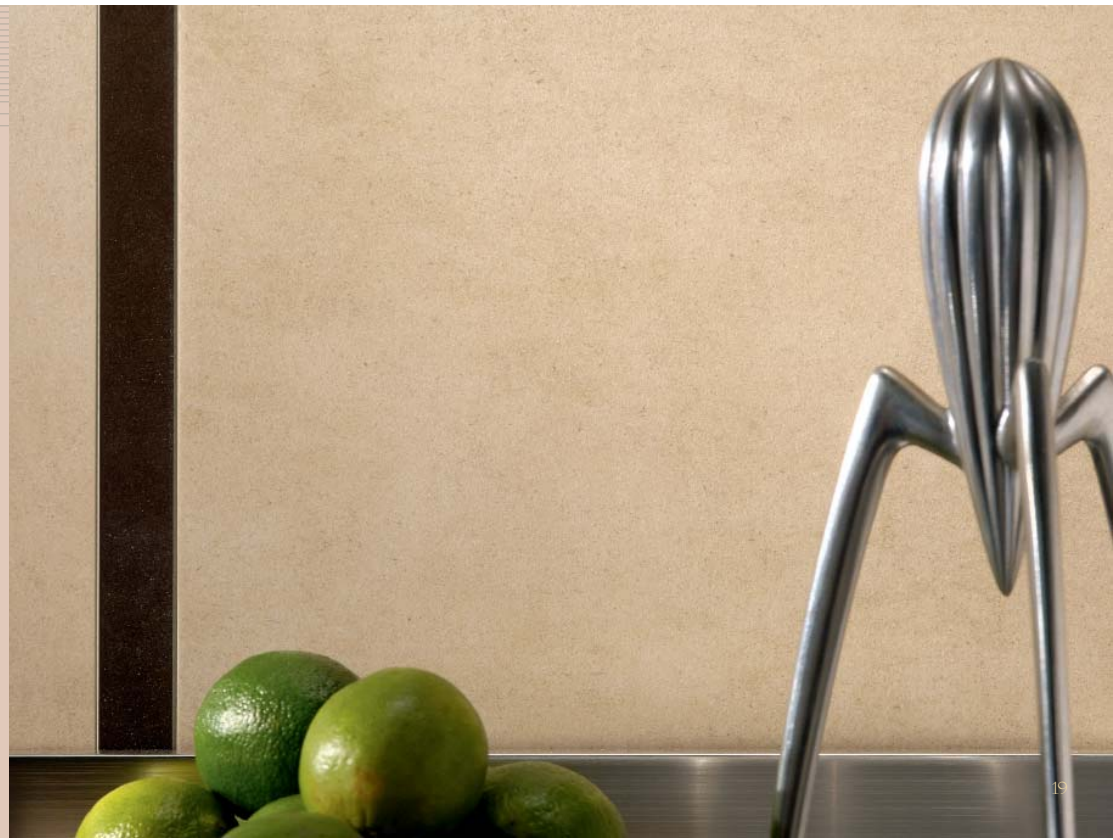

PAGLIERINO

PAGLIERINO LAPPATO 30X60 - 12"X24"
LISTELLO BACCHETTE 7.5X60 - 3"X24"