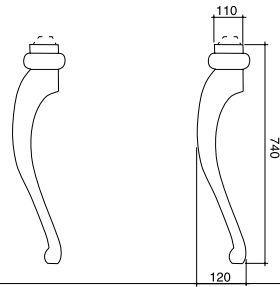

Gambe in ceramica curve per lavabi "Paolina"
Curved ceramic legs for "Paolina" wash basin
Peso 6 Kg - Weight 6 Kg