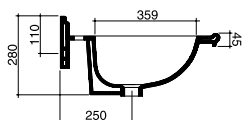

ART. D-3

Consolle doppia vasca
Double bowl console*
110x61 cm
Peso 40 Kg - Weight 40 Kg

D-3/4 2 fori
two single hole
D-3/5 Doppia linea di tre fori
Double lines of three hole

* disponibile anche con mensole in ceramica art. D-11
* console available with supports art. D-11

ART. D-4

Gambe in ceramica dritte per lavabi "Paolina"
Straight ceramic legs for "Paolina" wash basin
h 74 cm.
Peso 6 Kg - Weight 6 Kg

ART. D-5

Gambe in ceramica curve per lavabi "Paolina"
Curved ceramic legs for "Paolina" wash basin
Peso 6 Kg - Weight 6 Kg

ART. D-11

Coppia di mensole in ceramica per consolle Paolina
(D-3) (D-15) (D-16) (D-17)
Ceramic supports for Paolina console
(D-3) (D-15) (D-16) (D-17)
Peso 2,6 Kg - Weight 2,6 Kg

ART. D-15

Consolle da incasso mobile
Recessed console for furniture
Peso 36 Kg - Weight 36 Kg

D-15/1 1 foro
1 hole
D-15/3 3 fori
3 holes

ART. D-16

Consolle da incasso mobile
Recessed console for furniture
Peso 30 Kg - Weight 30 Kg

D-16/1 1 foro
1 hole
D-16/3 3 fori
3 holes