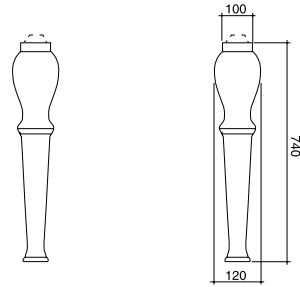

Gambe in ceramica dritte per lavabi "Paolina"
Straight ceramic legs for "Paolina" wash basin
h 74 cm.
Peso 6 Kg - Weight 6 Kg