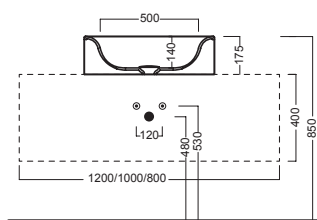

SLIDING wood system_taglio 2 centrale - cut 2 central