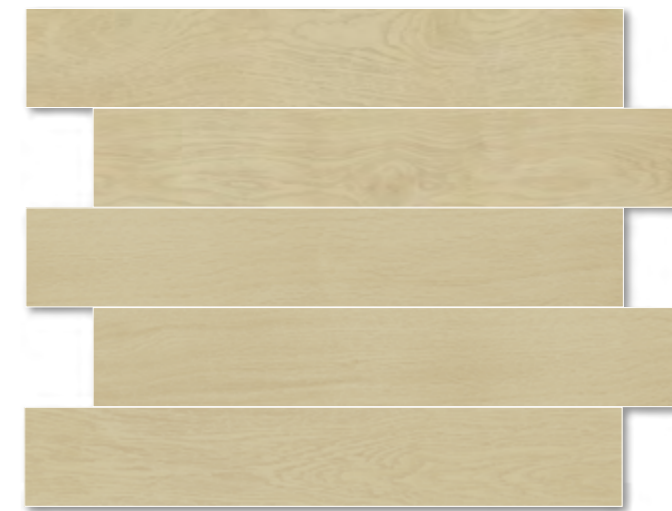

FRASSINO

FORM. 20x120
COD. **S201032** Essence Frassino

A8