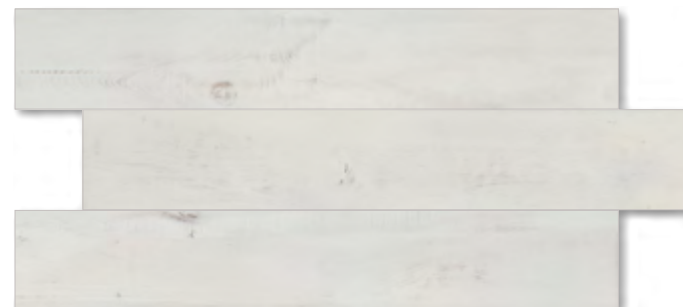

WHITE

FORM. 20x120 A8
COD. **S20430SV** ELEGANCE White
FORM. 20x120 A6
COD. **SR20430SV** ELEGANCE White Rettificato

SAND

FORM. 15x60 36
COD. **S15435** ELEGANCE Sand
FORM. 15x60 37
COD. **S15435A** Antislip **R11**

MIELE

FORM. 15x60 36
COD. **S15431** ELEGANCE Miele

TORTORA

FORM. 15x60 36
COD. **S15432** ELEGANCE Tortora

BROWN

FORM. 15x60 36
COD. **S15439** ELEGANCE Brown

BIANCO

FORM. 15x60 36
COD. **S15430** ELEGANCE Bianco

GRIGIO

FORM. 15x60 36
COD. **S15433** ELEGANCE Grigio

DECORI ABBINATI

FORM. 15x60 42
COD. **SFA1543M**

FORM. 15x60 42
COD. **SFA15433** Grigio / Bianco

FORM. 15x60 42
COD. **SFA15431** Miele / Sand / Tortora

CARATTERISTICHE TECNICHE

Technical Characteristics / Caracteristiques Techniques / Technische Eigenschaften

Pezzi Speciali Trim Pieces

BATTISCOPIA: SBT + COD.

10x120
7,5x60

GRADONE: CR + COD.

20x120+3+3

ANGOLO GRADONE: ACR + COD.

20x120+3+3

Consigli Di Posa Suggested Laying

20x120 100%
15x60 100%

BROWN	IV
SAND	V
MIELE	V
TORTORA	V
GRIGIO	V
WHITE	V

IMBALLI Packaging

scatola	boxes	kartons	boites
F.to	Pz	m²	Kg
20x120	4	0,96	22
20x120 RETT	3	0,72	16
15x60	12	1,08	20

palette	pallets	paletts	pallet
F.to	Sc	m²	Kg
20x120	48	46,08	1.080
20x120 RETT	45	32,4	730
15x60	60	64,8	1.210