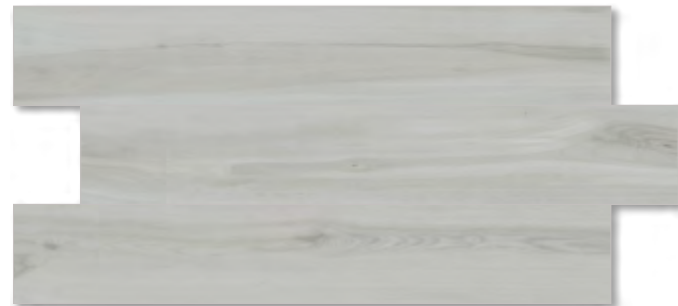

GRIGIO

FORM. 20x120 A8
COD. **S20434SV** ELEGANCE Grigio
FORM. 20x120 A6
COD. **SR20434SV** ELEGANCE Grigio Rettificato