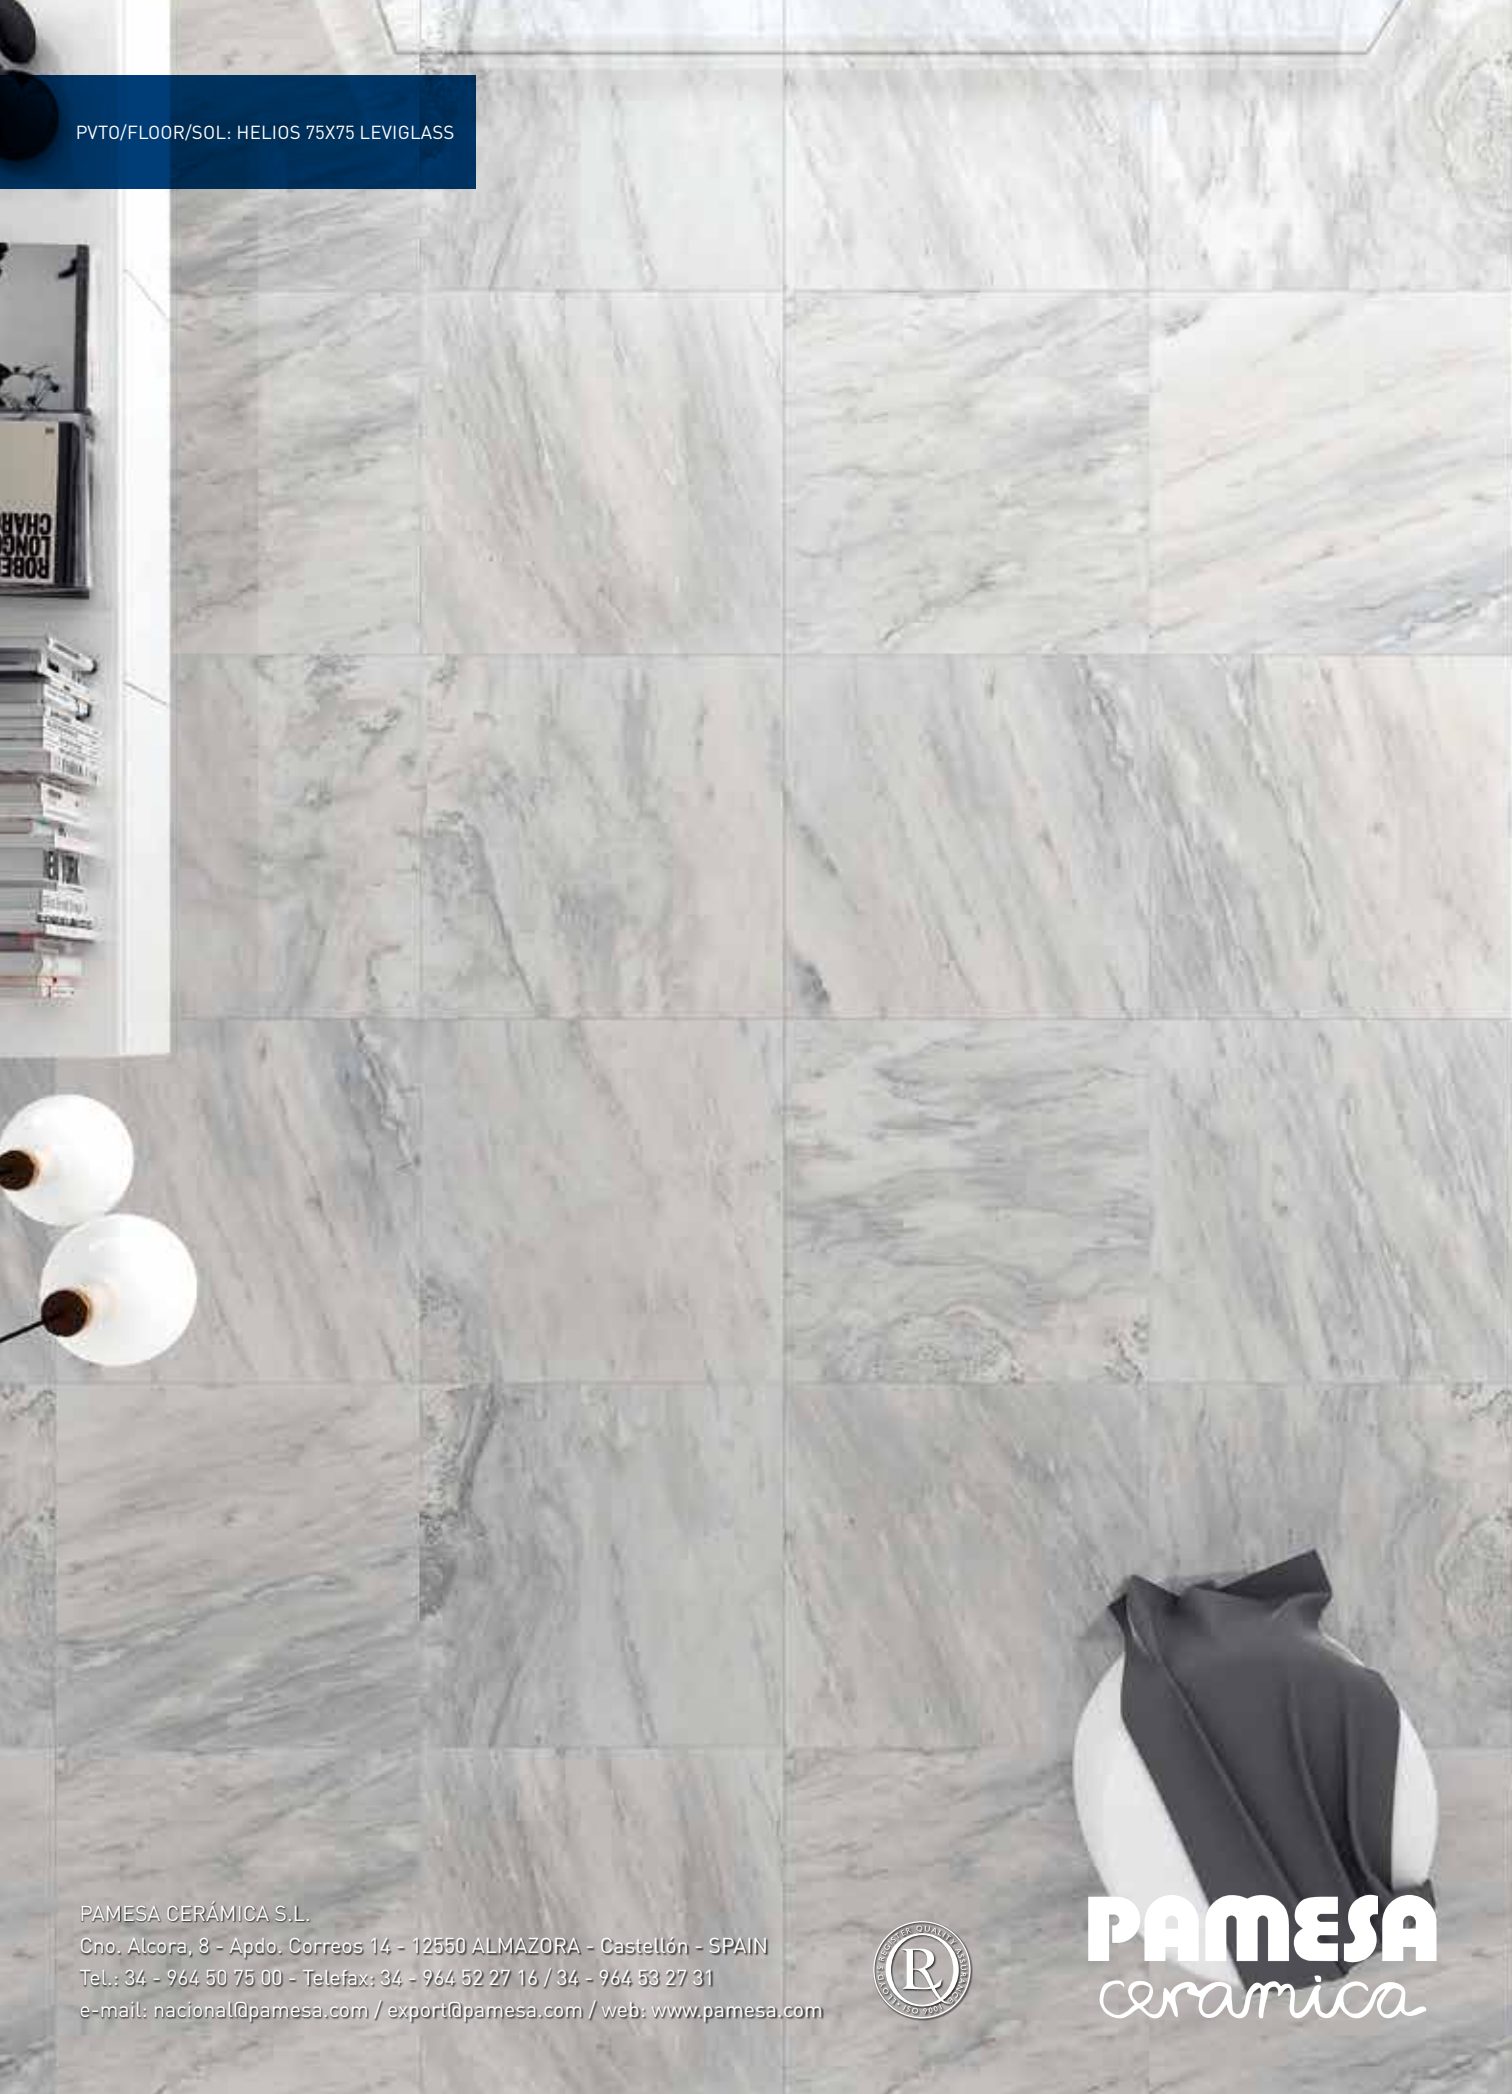

PVTO/FLOOR/SOL: HELIOS 75X75 LEVIGLASS