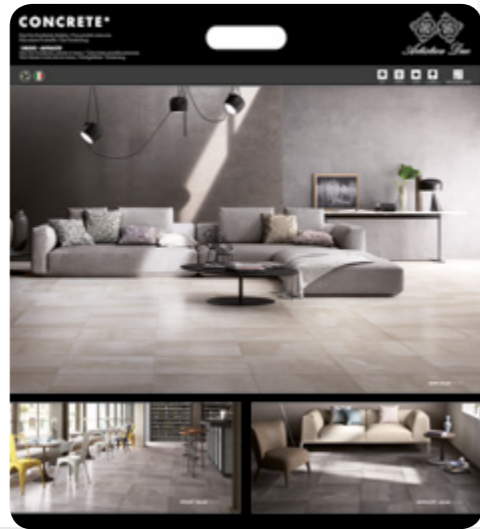

62,5 cm

CARTELLA
SAMPLE BOARD / PANNEAU MAINS / HANDTAFEL