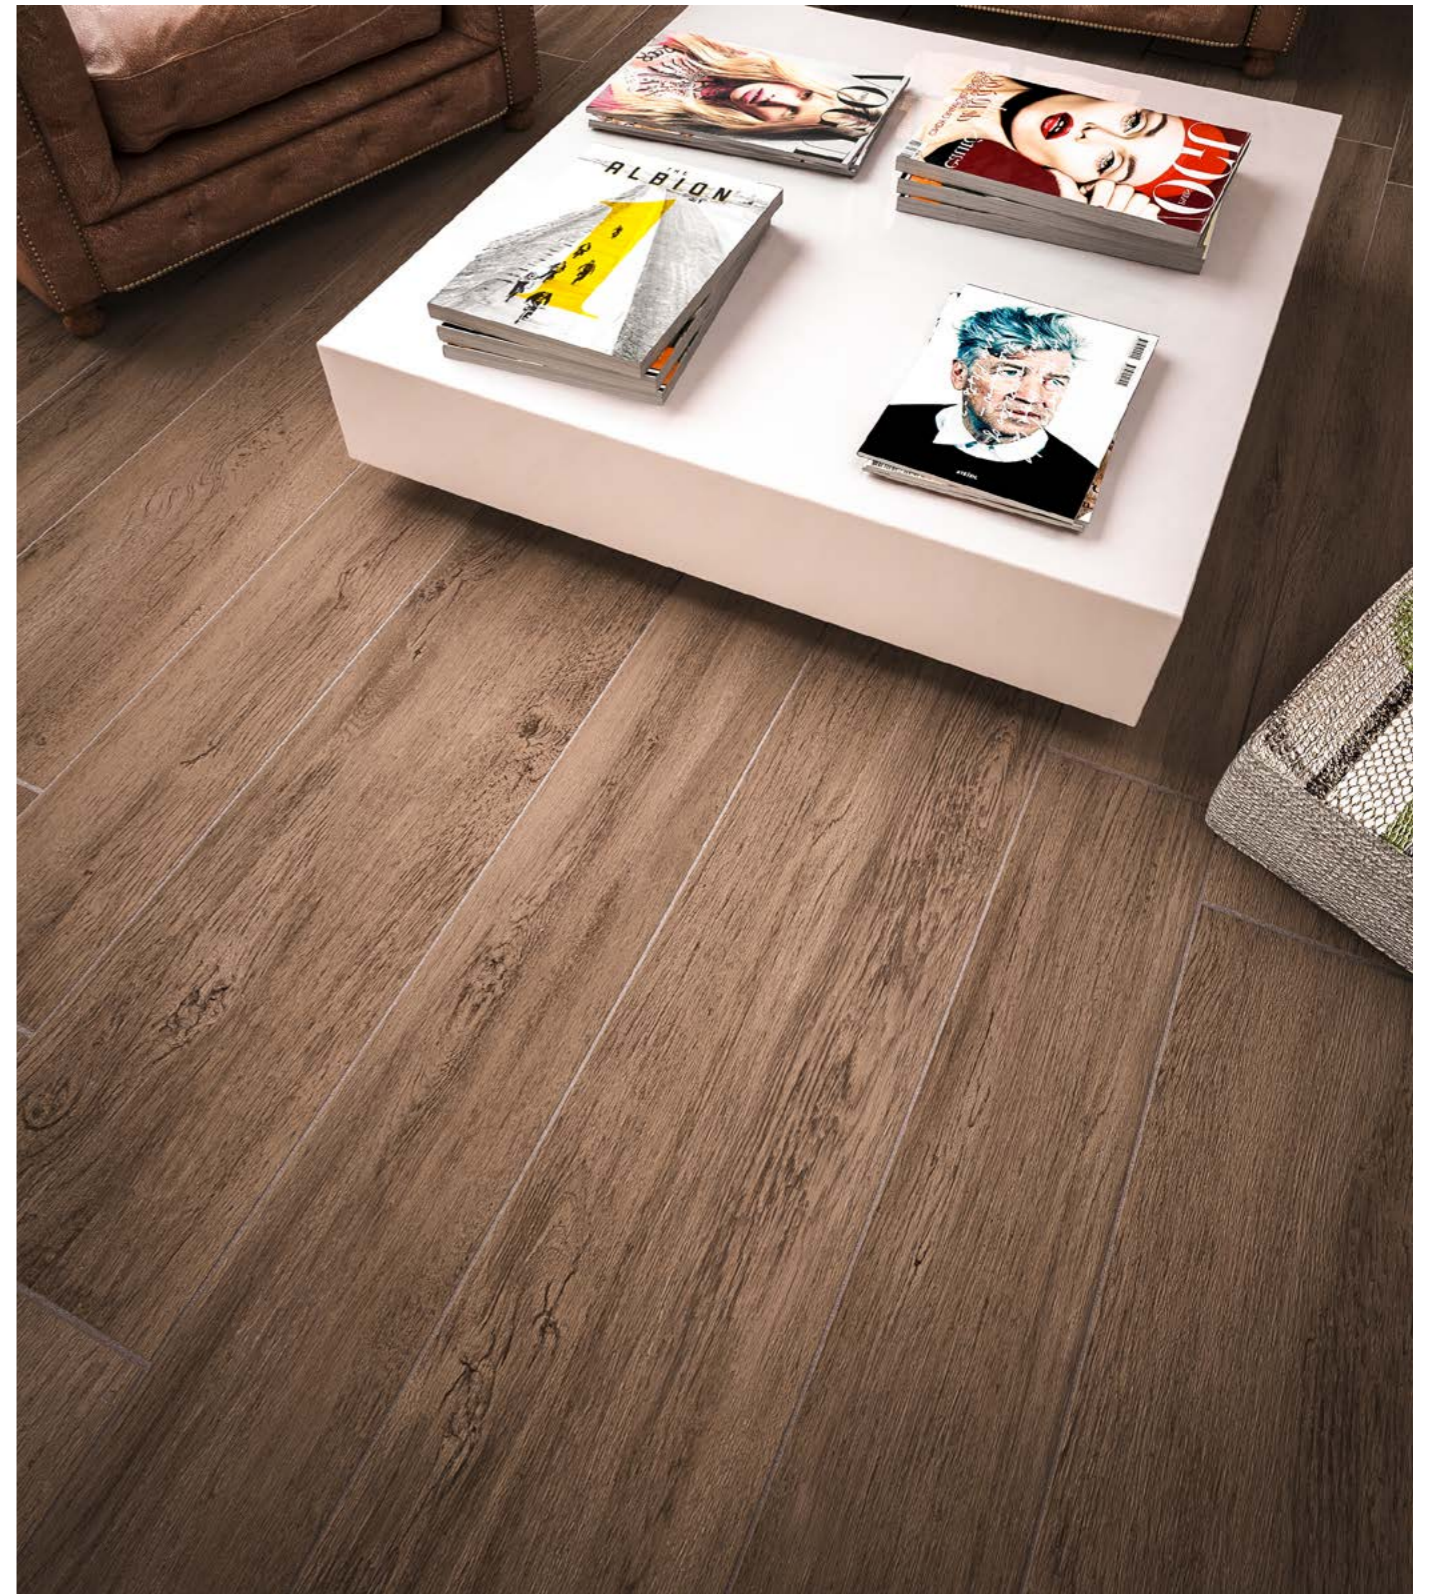

**HOLLYWOOD**

**Greige**

20x120 / 8" x 48"  
30x120 / 12" x 48"

**HollyWood**

**Nut**

20x120 / 8" x 48"  
30x120 / 12" x 48"

idea ceramica  
dress your home

**Beige**