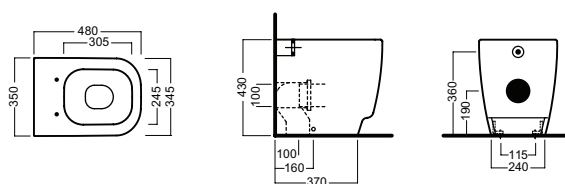

FUSION 48

vaso filo muro scarico universale
back to wall universal outlet wc

Vaso filo muro scarico universale con sedile frenato. Sedile frenato in termoindurente (YXB3), curva tecnica (YH17) e fissaggio orizzontale (Y0IQ) inclusi. Abbinabili alle cassette Monolith attacco posteriore (Y0MK) e attacco laterale alto (Y0YN).

Back to wall universal outlet wc with soft close seat cover (YXBY). Thermosetting soft close seat cover (YXB3), PVC s'trap (YH17) and horizontal fixing (Y0IQ) included.

Combined with Monolith cisterns: back inlet cistern (Y0MK) and side-high inlet (Y0YN).

350x480 mm • 35 kg

FUSION 48

bidet filo muro
back to wall bidet

Bidet filo muro monoforo.
Fissaggio orizzontale (Y0IQ) incluso.
One hole back to wall bidet.
Horizontal fixing (Y0IQ) included.

350x480 mm • 29 kg