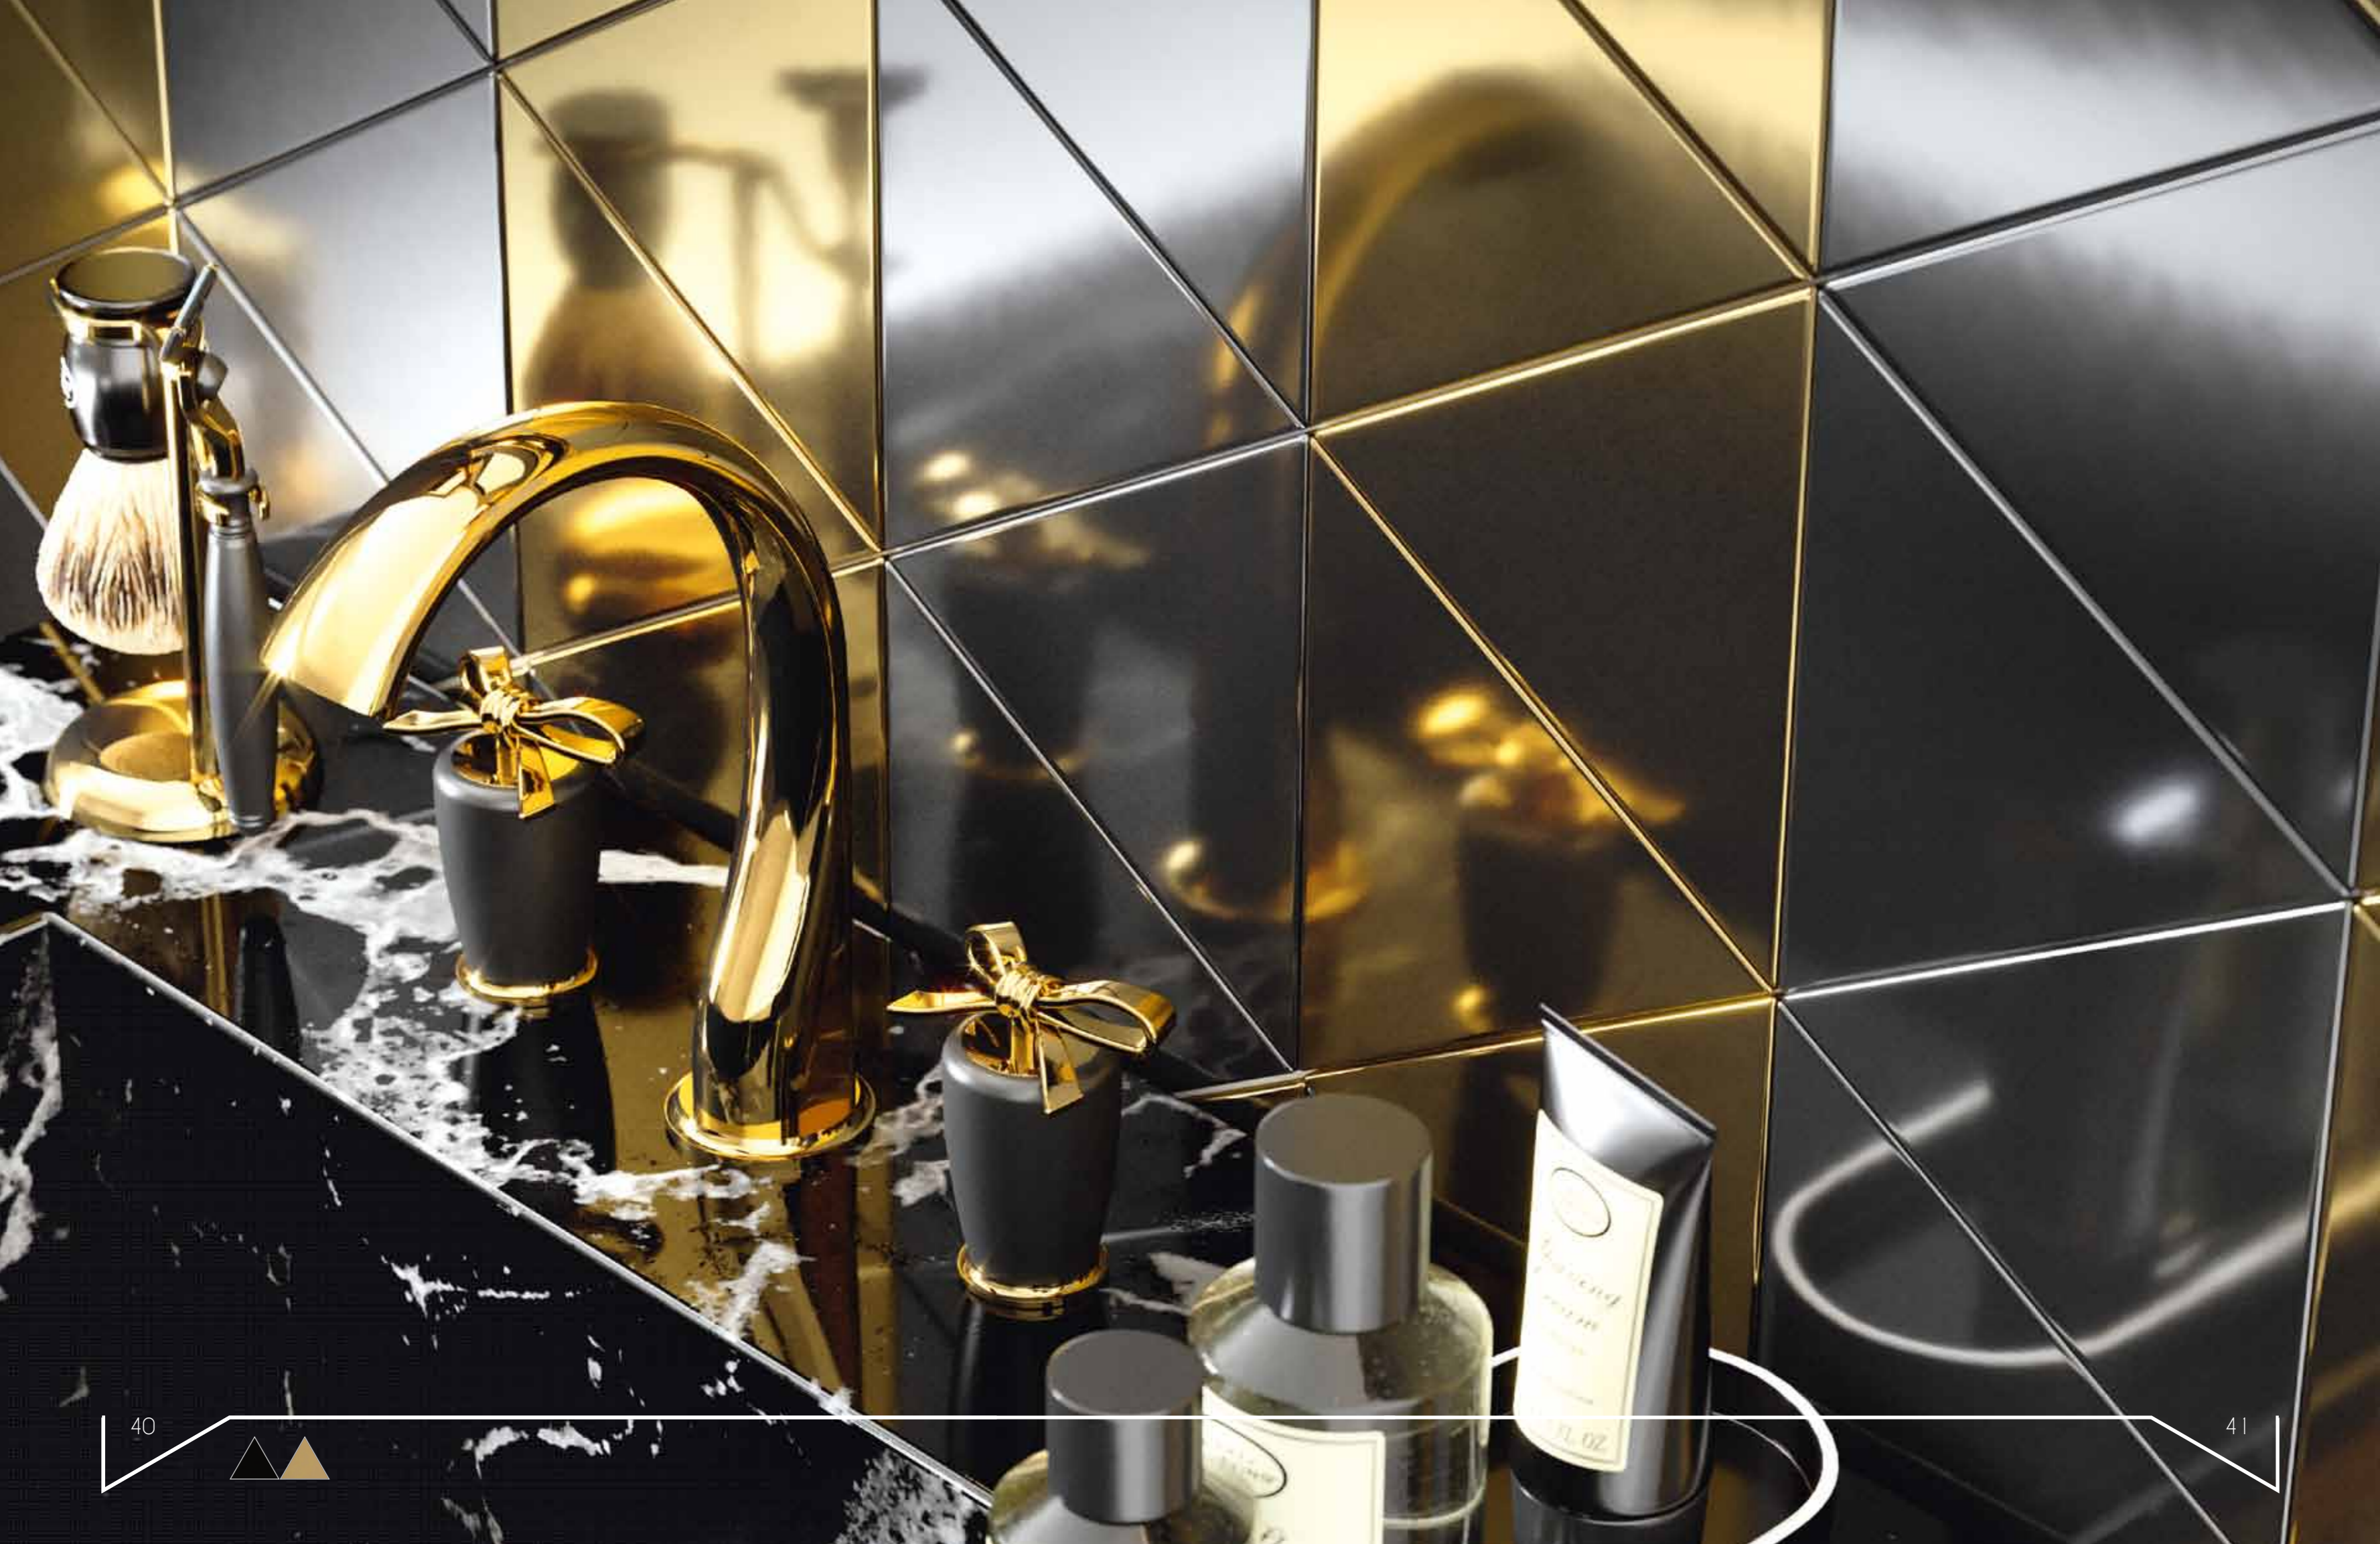

THE ESSENTIAL GUIDE TO
PERFECT COFFEE
A SATISFYING DREW-COPEE RITE

Grind
SINGLE-SERVING
JUST BEFORE YOU BREW

PURE
COFFEE

FRESH
WATER

Pair and Enjoy

THE ESSENTIAL GUIDE TO
PERFECT COFFEE
A GOOD BREWING CYCLE TAKES
15-20 MINUTES
WHICH ROASTED WHOLE BEANS
ARTIFICIAL FLAVORS CONTAINERS
DAYS
TASTES BETTER & BETTER
Grind
GRIND BEANS
JUST BEFORE YOU BREW
A GOOD GROUND GROUND WILL HAVE A CONSISTENT
GRAIN WHICH EVENS THE COFFEE FLAVOR
PURE
COFFEE
WATER
SOFT FILTERED
WATER
PURE WATER IS THE BEST
FOR COFFEE
Pair and Enjoy