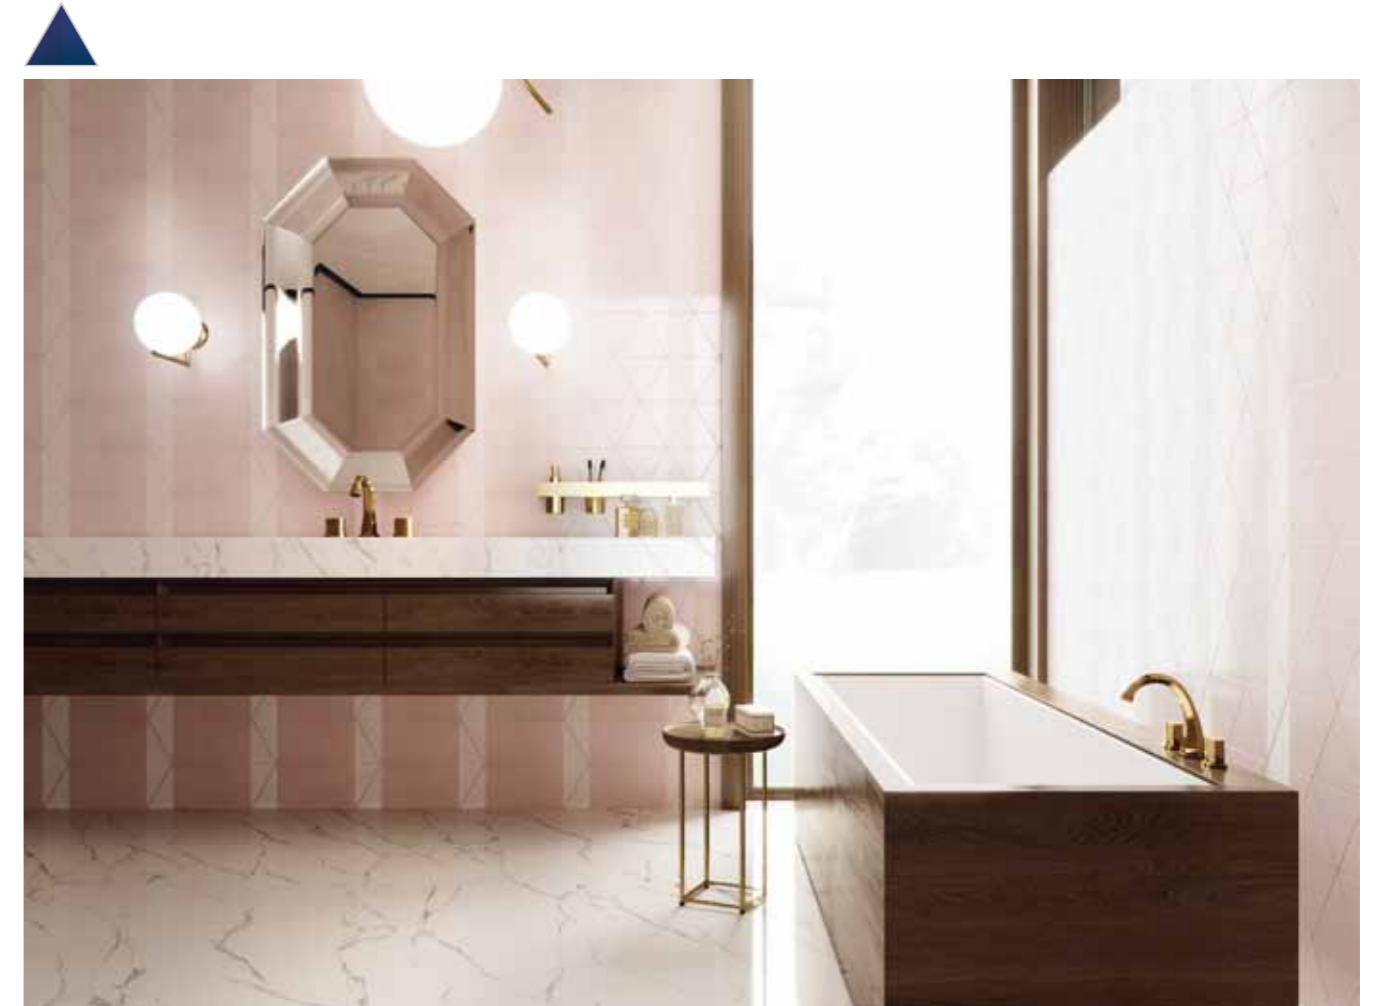

THE ESSENTIAL GUIDE TO
PERFECT COFFEE
A SATISFYING DREW-COPEE RITE

Grind
SINGLE-SERVING
JUST BEFORE YOU BREW

PURE
COFFEE

FRESH
WATER

Pair and Enjoy

THE ESSENTIAL GUIDE TO
PERFECT COFFEE
A GOOD BREWING CYCLE TAKES
15-20 MINUTES
WHICH ROASTED WHOLE BEANS
ARTIFICIAL FLAVORS CONTAINERS
DAYS
TASTES BETTER & BETTER
Grind
GRIND BEANS
JUST BEFORE YOU BREW
A GOOD GROUND GROUND WILL HAVE A CONSISTENT
GRAIN WHICH EVENS THE COFFEE FLAVOR
PURE
COFFEE
WATER
SOFT FILTERED
WATER
PURE WATER IS THE BEST
FOR COFFEE
Pair and Enjoy