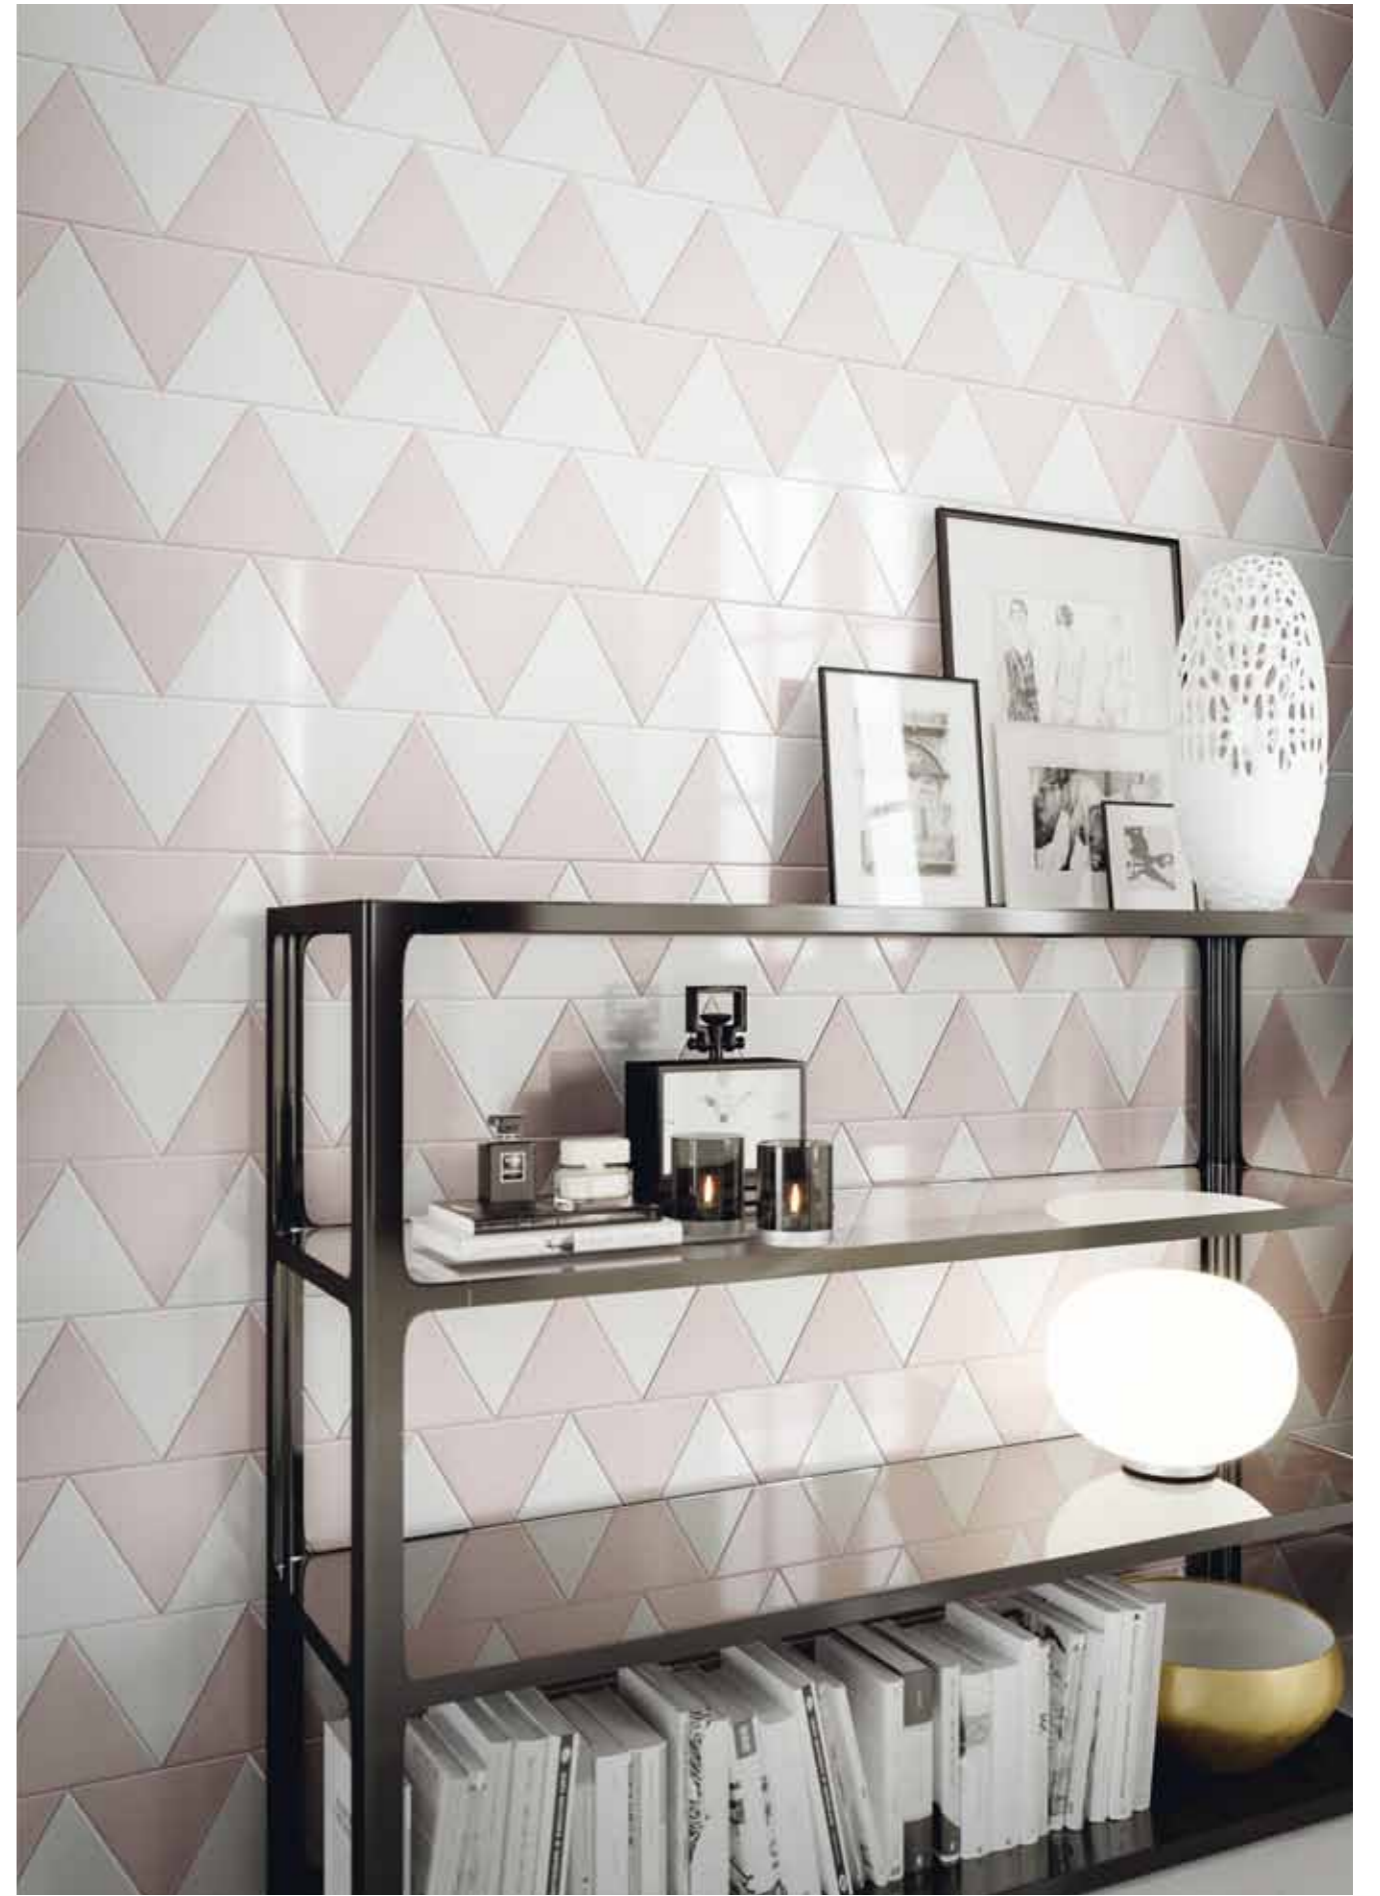

THE ESSENTIAL GUIDE TO
PERFECT COFFEE
A SATISFYING DREW-COPEE RITE

Grind
SINGLE-SERVING
JUST BEFORE YOU BREW

PURE
COFFEE

FRESH
WATER

Pair and Enjoy

THE ESSENTIAL GUIDE TO
PERFECT COFFEE
A GOOD BREWING CYCLE TAKES
15-20 MINUTES
WHICH ROASTED WHOLE BEANS
ARTIFICIAL FLAVORS CONTAINERS
DAYS
TASTES BETTER & BETTER
Grind
GRIND BEANS
JUST BEFORE YOU BREW
A GOOD GROUND GROUND WILL HAVE A CONSISTENT
GRAIN WHICH EVENS THE COFFEE FLAVOR
PURE
COFFEE
WATER
SOFT FILTERED
WATER
PURE WATER IS THE BEST
FOR COFFEE
Pair and Enjoy