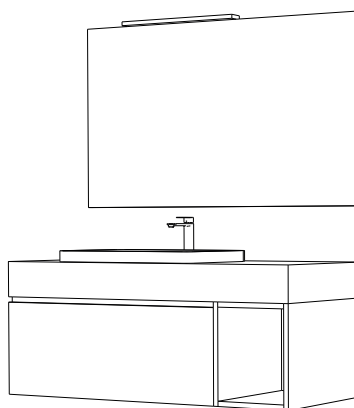

P.24

finiture quercia bianca /
laccato opaco nero
dimensioni L 120 x P 50 x H 49 cm
piano top scatolato in quercia bianca
Sp. 13 x L 120 cm
lavabo rettangolare
L 58 x P 38 x H 4 cm
teknobrill bianco lucido
specchiera rettangolare
L 120 x H 70 cm
faretto Plumb

finishes bianca oak /
nero matt lacquered
dimensions W 120 x D 50 x H 49 cm
top box shaped bianca oak
T 13 x W 120 cm
washbasin rectangular
W 58 x D 38 x H 4 cm
bianco glossy teknobrill
mirror rectangular
W 120 x H 70 cm
spotlight Plumb