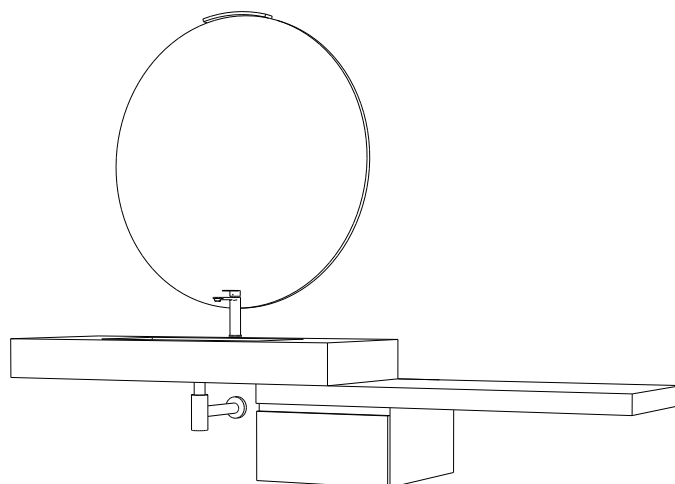

P.30

finiture quercia sabbia /
laccato opaco moka / HPL arabescato
dimensioni L 240 x P 50 x H 43 cm
piano top scatolato in HPL arabescato
con vasca integrata Sp. 13 x L 120 cm
+ top Sp. 6 x L 120 cm in quercia sabbia
specchiera Giotto ø 100 cm
faretto Duo

finishes sabbia oak /
moka matt lacquered / arabescato HPL
dimensions W 240 x D 50 x H 43 cm
top box shaped arabescato HPL with
built-in washbasin T. 13 x W 120 cm
+ top T 6 x W 120 cm sabbia oak
mirror Giotto ø 100 cm
spotlight Duo