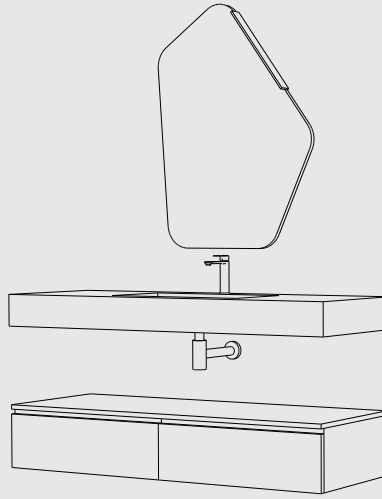

P.27

finiture quercia sabbia / HPL fiorito
dimensioni L 150 x P 50 x H 13 cm
+ cassetti L 150 x P 50 x H 26 cm
piano top scatolato in HPL fiorito
con vasca integrata Sp. 13 x L 150 cm
specchiera Twice L 84 x H 100 cm
faretto Plumb

finishes sabbia oak / fiorito HPL
dimensions W 150 x D 50 x H 13 cm
+ drawers W 150 x D 50 x H 26 cm
top box shaped fiorito HPL
with built-in washbasin T 13 x W 150 cm
mirror Twice W 84 x H 100 cm
spotlight Plumb