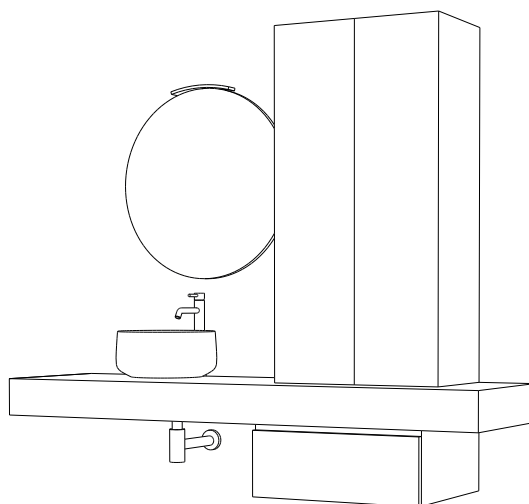

P.26

finiture quercia miele /
laccato opaco pergamon
dimensioni L 180 x P 50 x H 37 cm
+ colonne L 60 x P 35 x H 120 cm
piano top scatolato
in quercia miele Sp. 13 x L 180 cm
lavabo Cognac small
D 35 x H 16 cm ceramica bianco
specchiera Giotto ø 70 cm
faretto Duo

finishes miele oak / pergamon matt
lacquered
dimensions W 180 x D 50 x H 37 cm
+ tall units W 60 x D 35 x H 120 cm
top box shaped miele oak
T 13 x W 180 cm
washbasin Cognac small
D 35 x H 16 cm bianco ceramic
mirror Giotto ø 70 cm
spotlight Duo