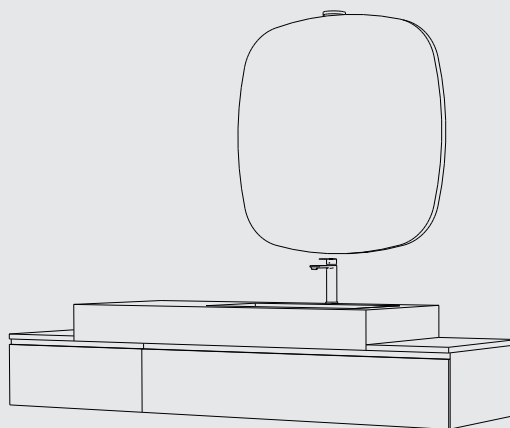

P.23

finiture quercia grigia / HPL creta
dimensioni L 180 x P 50 x H 37 cm
piano top scatolato in HPL creta
con vasca integrata Sp. 13 x L 120 cm
specchiera Bubble square
L 85 x H 85 cm
faretto Round

finishes grigia oak / creta HPL
dimensions W 180 x D 50 x H 37 cm
top box shaped creta HPL
with built-in washbasin T 13 x W 120 cm
mirror Bubble square
W 85 x H 85 cm
spotlight Round