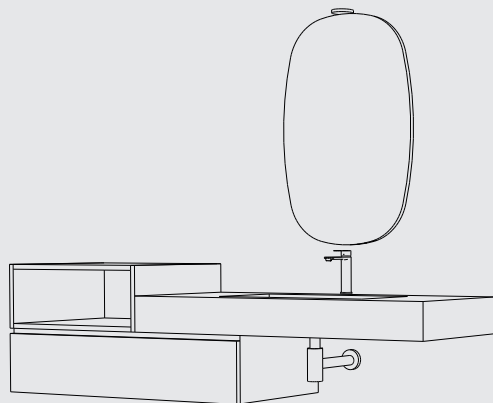

P.25

finiture quercia argilla / laccato opaco
grigio cenere / HPL grafite
dimensioni L 180 x P 50 x H 50 cm
+ pensile L 45 x P 20 x H 90 cm
+ pensili L 90 x P 20 x H 90 cm
piano top scatolato in HPL grafite con
vasca integrata bianca Sp. 13 x L 120 cm
specchiera Bubble L 55 x H 85 cm
faretto Round