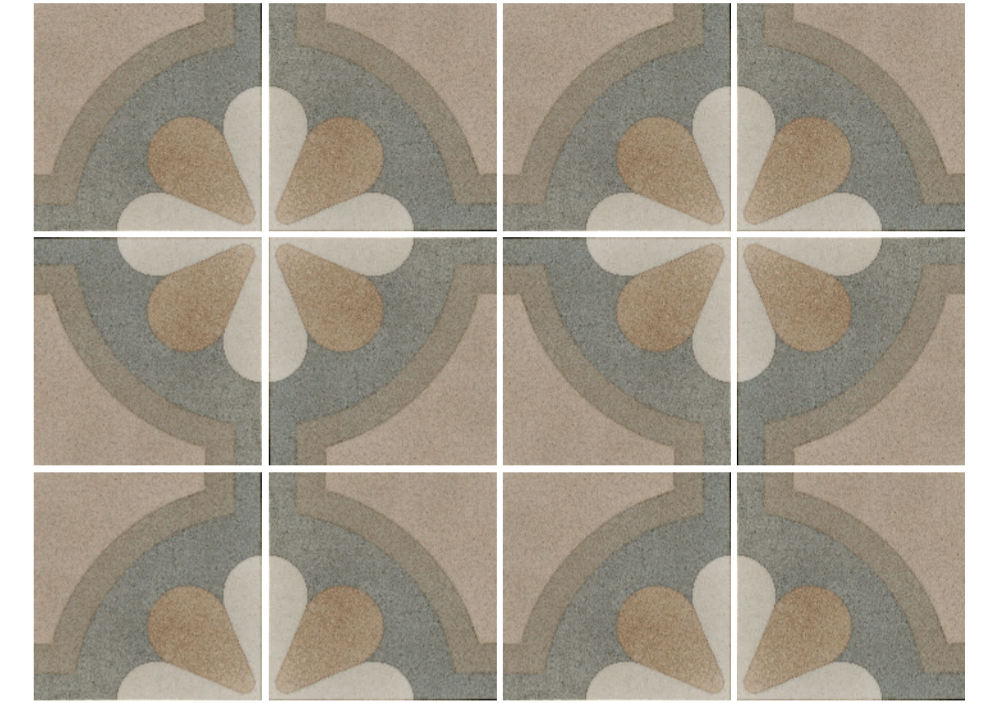

# Cementine\_Boho

gres porcellanato body-color

Designed by **Silvia Stanzani**

BOHO\_MIX

BOHO\_MINI

20x20 - 8"x8"  
Naturale/Rettificato - *Matte/Rectified*

BOHO\_1

BOHO\_2