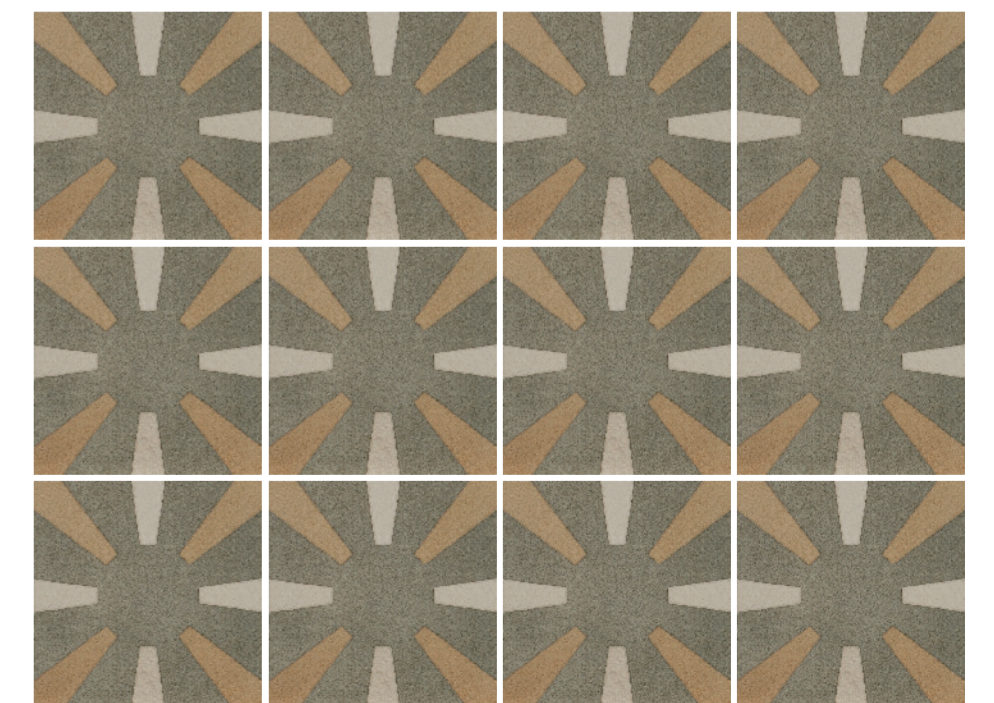

Cementine_Boho

gres porcellanato body-color

Designed by **Silvia Stanzani**

20x20 - 8"x8"
Naturale/Rettificato - *Matte/Rectified*

BOHO_6