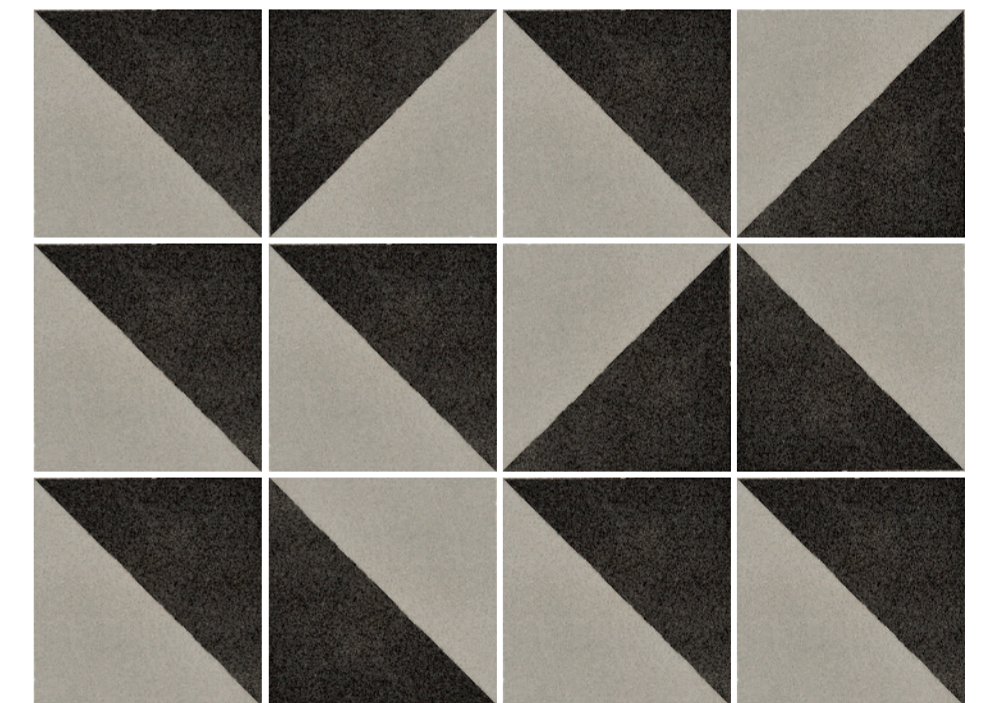

Cementine_Boho

gres porcellanato body-color

Designed by **Silvia Stanzani**

20x20 - 8"x8"
Naturale/Rettificato - *Matte/Rectified*

BOHO_4