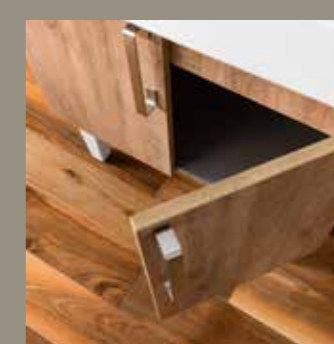

Maniglia porta salvietta
"Belt 160" in acciaio
spazzolato. Disponibile in
varie misure.

"Belt 160" brushed steel
handle/towel rail. Available
in various sizes.