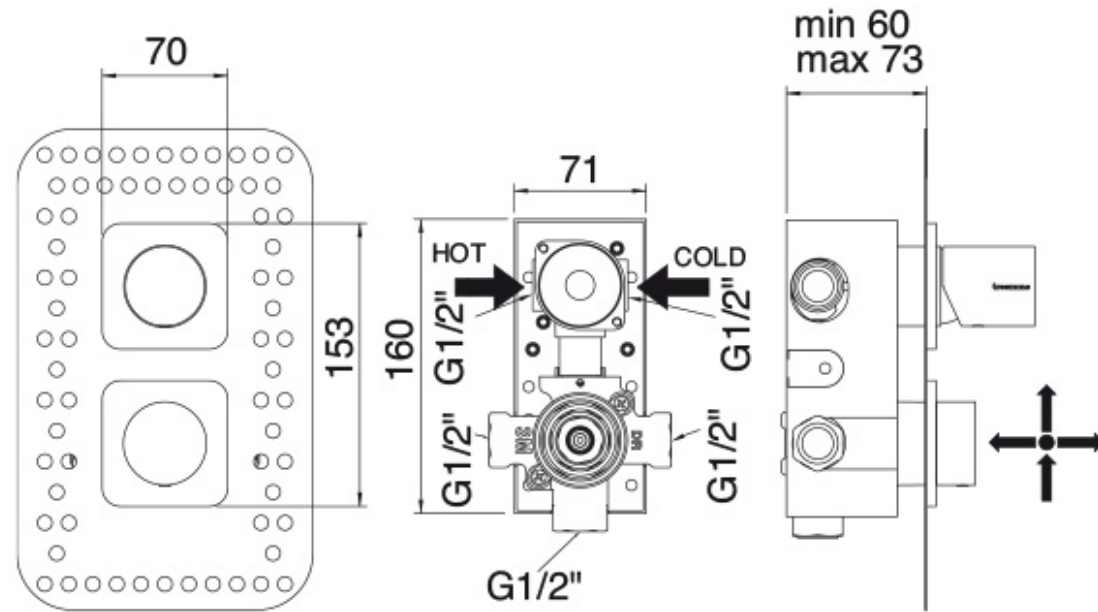

5409

FINITURE:

CROMO

NICHEL SPAZZOLATO

RUBINETTERIE
treemme
instruments for water