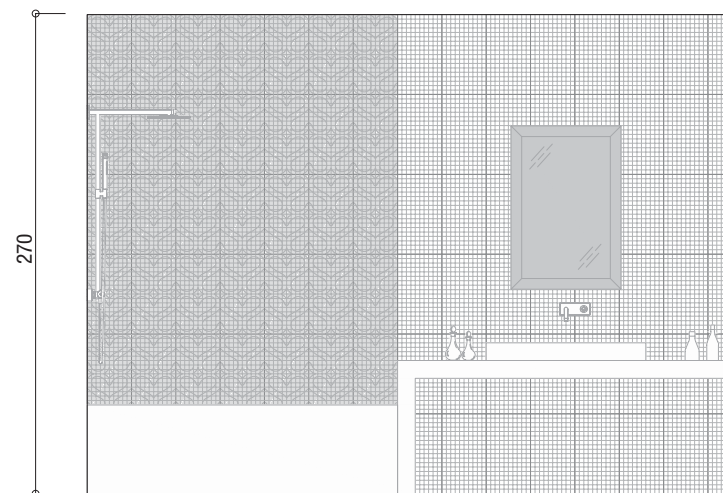

Wall B
Lumina Bianco 25x45
Pop Up Heart Lilac Listello 6x25
tonosUono
01 Bianco

Wall A Wall B

Wall B Wall A

Wall A

Wall A Wall B

Wall C Wall B

Wall B Wall A

A