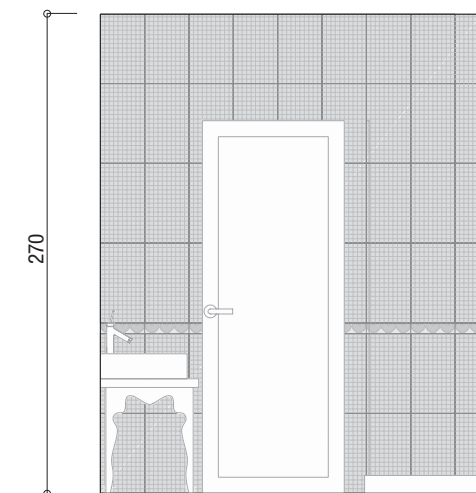

Wall B
Lumina Bianco 25x45
Pop Up Heart Lilac Listello 6x25
tonosUono
01 Bianco

Wall A Wall B

Wall B Wall A

Wall A

Wall A Wall B

Wall C Wall B

Wall B Wall A

A