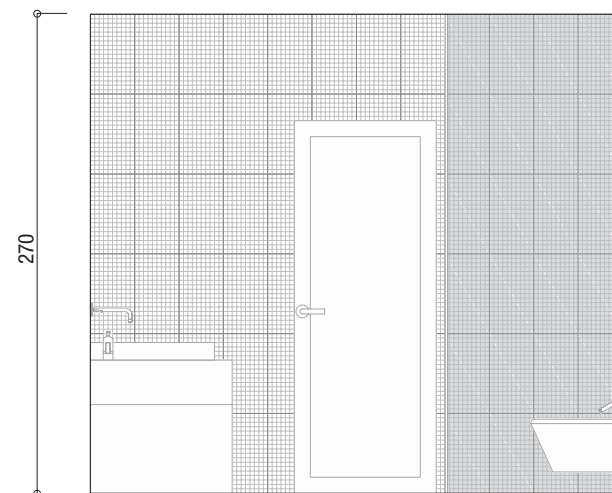

Wall B
Lumina Bianco 25x45
Pop Up Heart Lilac Listello 6x25
tonosUono
01 Bianco

Wall A Wall B

Wall B Wall A

Wall A

Wall A Wall B

Wall C Wall B

Wall B Wall A

A