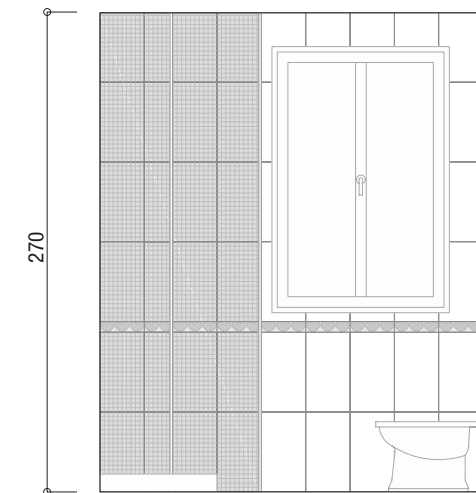

Wall B
Lumina Bianco 25x45
Pop Up Heart Lilac Listello 6x25
tonosUono
01 Bianco

Wall A Wall B

Wall B Wall A

Wall A

Wall A Wall B

Wall C Wall B

Wall B Wall A

A