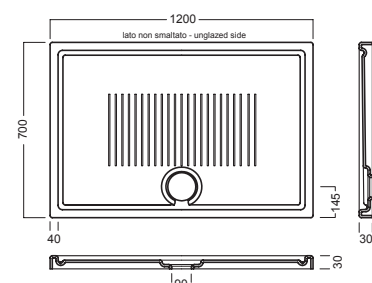

ACCESSORI ACCESSORIES

Y2AA (BI-White)

Y2A6 (CR-Chrome)

Piletta ispezionabile h 60 mm da 90 mm, coperchio tondo ULTRA PIATTO con logo HATRIA (per piatti doccia LIF H3)
Shower drain with removable siphon, drainage 90 mm, h 60 mm, with round ULTRA FLAT cover and HATRIA logo (for LIF H3 shower trays)

hatria

Y3AC (BI-White)

Y3AD (CR-Chrome)

Piletta ispezionabile GEBERIT h 60 mm da 90 mm, coperchio tondo cromato (per piatti doccia LIF H3)
GEBERIT Shower drain with removable siphon, drainage 90 mm, h 60 mm round cover (for LIF H3 shower trays)

GEBERIT

Installed

DISEGNO TECNICO TECHNICAL DESIGN

01 BIANCO
WHITE