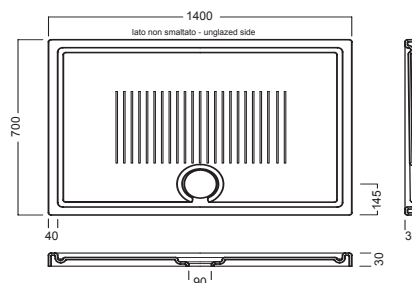

ACCESSORI ACCESSORIES

Y2AA (BI-White)

Y2A6 (CR-Chrome)

Piletta ispezionabile h 60 mm da 90 mm, coperchio tondo ULTRA PIATTO con logo HATRIA (per piatti doccia LIF H3)
Shower drain with removable siphon, drainage 90 mm, h 60 mm, with round ULTRA FLAT cover and HATRIA logo (for LIF H3 shower trays)

hatria

Y3AC (BI-White)

Y3AD (CR-Chrome)

Piletta ispezionabile GEBERIT h 60 mm da 90 mm, coperchio tondo cromato (per piatti doccia LIF H3)
GEBERIT Shower drain with removable siphon, drainage 90 mm, h 60 mm round cover (for LIF H3 shower trays)

GEBERIT

Installed

DISEGNO TECNICO TECHNICAL DESIGN

01 BIANCO
WHITE