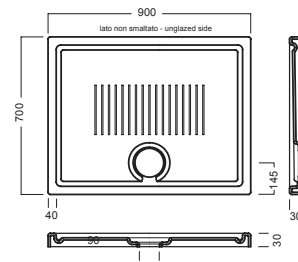

ACCESSORI ACCESSORIES

Y2AA (BI-White)

Y2A6 (CR-Chrome)

Piletta ispezionabile h 60 mm da 90 mm, coperchio tondo ULTRA PIATTO con logo HATRIA (per piatti doccia LIF H3)
Shower drain with removable siphon, drainage 90 mm, h 60 mm, with round ULTRA FLAT cover and HATRIA logo (for LIF H3 shower trays)

hatria

Y3AC (BI-White)

Y3AD (CR-Chrome)

Piletta ispezionabile GEBERIT h 60 mm da 90 mm, coperchio tondo cromato (per piatti doccia LIF H3)
GEBERIT Shower drain with removable siphon, drainage 90 mm, h 60 mm round cover (for LIF H3 shower trays)

GEBERIT

Installed

DISEGNO TECNICO TECHNICAL DESIGN

01 BIANCO
WHITE