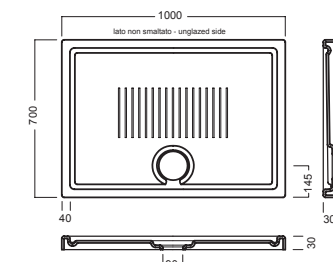

ACCESSORI ACCESSORIES

Y2AA (BI-White)

Y2A6 (CR-Chrome)

Piletta ispezionabile h 60 mm da 90 mm, coperchio tondo ULTRA PIATTO con logo HATRIA (per piatti doccia LIF H3)
Shower drain with removable siphon, drainage 90 mm, h 60 mm, with round ULTRA FLAT cover and HATRIA logo (for LIF H3 shower trays)

hatria

Y3AC (BI-White)

Y3AD (CR-Chrome)

Piletta ispezionabile GEBERIT h 60 mm da 90 mm, coperchio tondo cromato (per piatti doccia LIF H3)
GEBERIT Shower drain with removable siphon, drainage 90 mm, h 60 mm round cover (for LIF H3 shower trays)

GEBERIT

Installed

DISEGNO TECNICO TECHNICAL DESIGN

01 BIANCO
WHITE