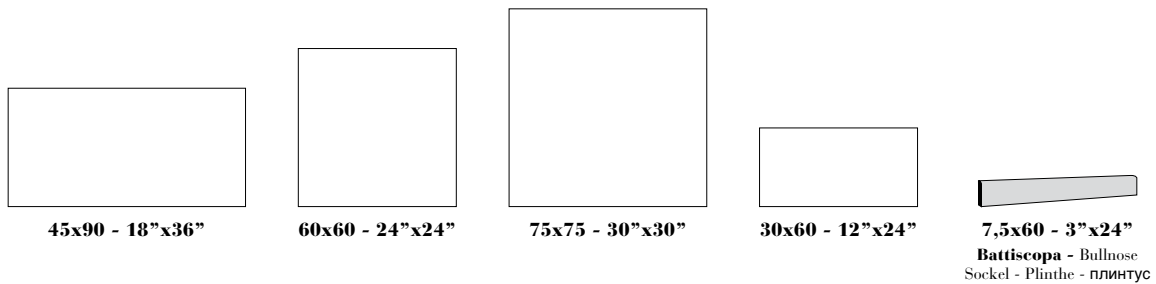

METALBAX

NATURALE/RETTIFICATO - MATTE/RECTIFIED
MATT/REKTIFIZIERT - MATT/RECTIFIE - НАТУРАЛЬНЫЙ/РЕКТИФИЦИРОВАННЫЙ