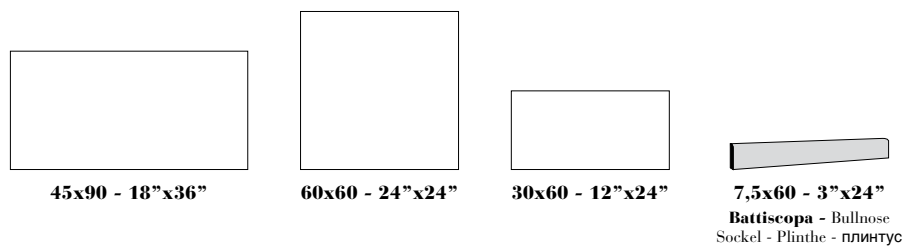

LUCIDATO/RETTIFICATO - HALF POLISHED/RECTIFIED
HALBPOLIERT/REKTIFIZIERT - SEMI-POLI/RECTIFIE - ПОЛУПОЛИРОВАННЫЙ/РЕКТИФИЦИРОВАННЫЙ