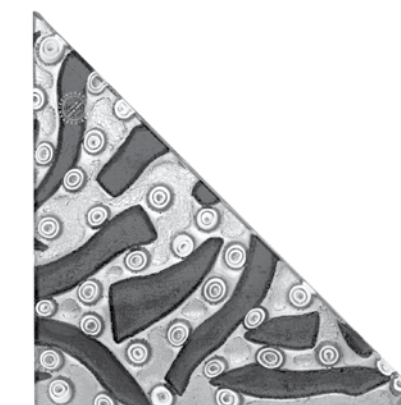

MURRINA TRIANGOLARE
Triangular Murrina