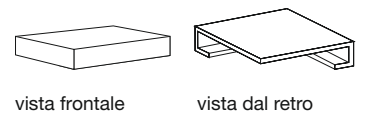

**battiscopa**  **R**  
6,5x61,0 cm R 2<sup>1/2</sup>"x24" R

- ice
- gun metal
- coal
- beige
- ash

**step** **R**  
30,4x61,0 cm R 12"x24" R

- ice
- gun metal
- coal
- beige
- ash

**gradino costa retta**  
30,5x122,6x4 cm 12"x48"x1<sup>3/4</sup>"  
34x61,0x4 cm 13"x24"x1<sup>3/4</sup>"

- ice
- gun metal
- coal
- beige
- ash

**vista frontale** **vista dal retro**  
angolare costa retta dx/sx  
30,5x122,6x4 cm 12"x48"x1<sup>3/4</sup>"  
34x34x4 cm 13"x13"x1<sup>3/4</sup>"

- ice
- gun metal
- coal
- beige
- ash