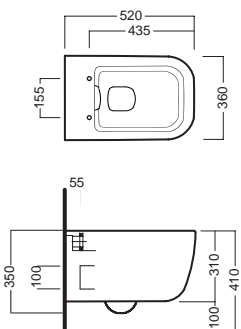

DISEGNO TECNICO TECHNICAL DESIGN