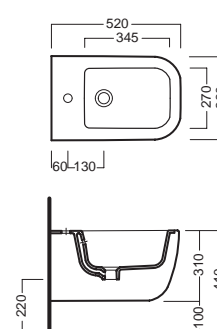

DISEGNO TECNICO TECHNICAL DESIGN