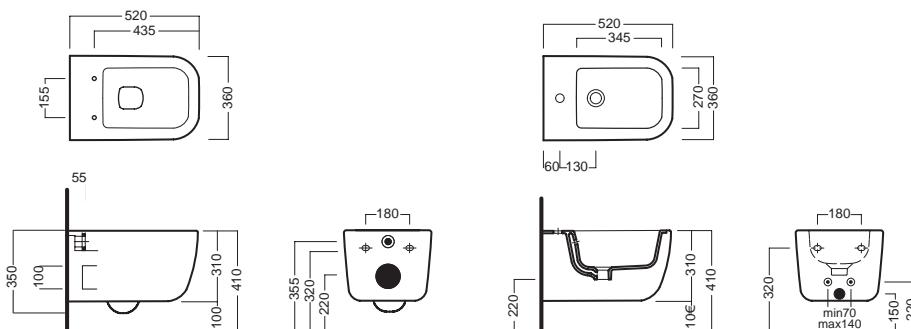

DISEGNO TECNICO TECHNICAL DESIGN