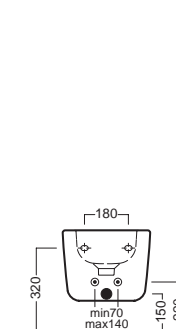

fischer
innovative solutions
Y1H801
staffa universale per sospesi
universal wall hung bracket

A0Y7A801 (BI-White)
Piletta in CERAMICA con
tappo "Up & Down" Ø 71 mm
CERAMIC drain siphon with
"Up & Down" cap ø 71 mm

YXM01 (BI-White)
Piletta universale
"Up & Down" / Scarico Libero
con tappo Ø 63 mm
Universal "Free outlet" /
"Up & Down" drain siphon with
cap Ø 63 mm

Y1VB01
sedile frenato
soft close seat cover

DISEGNO TECNICO TECHNICAL DESIGN